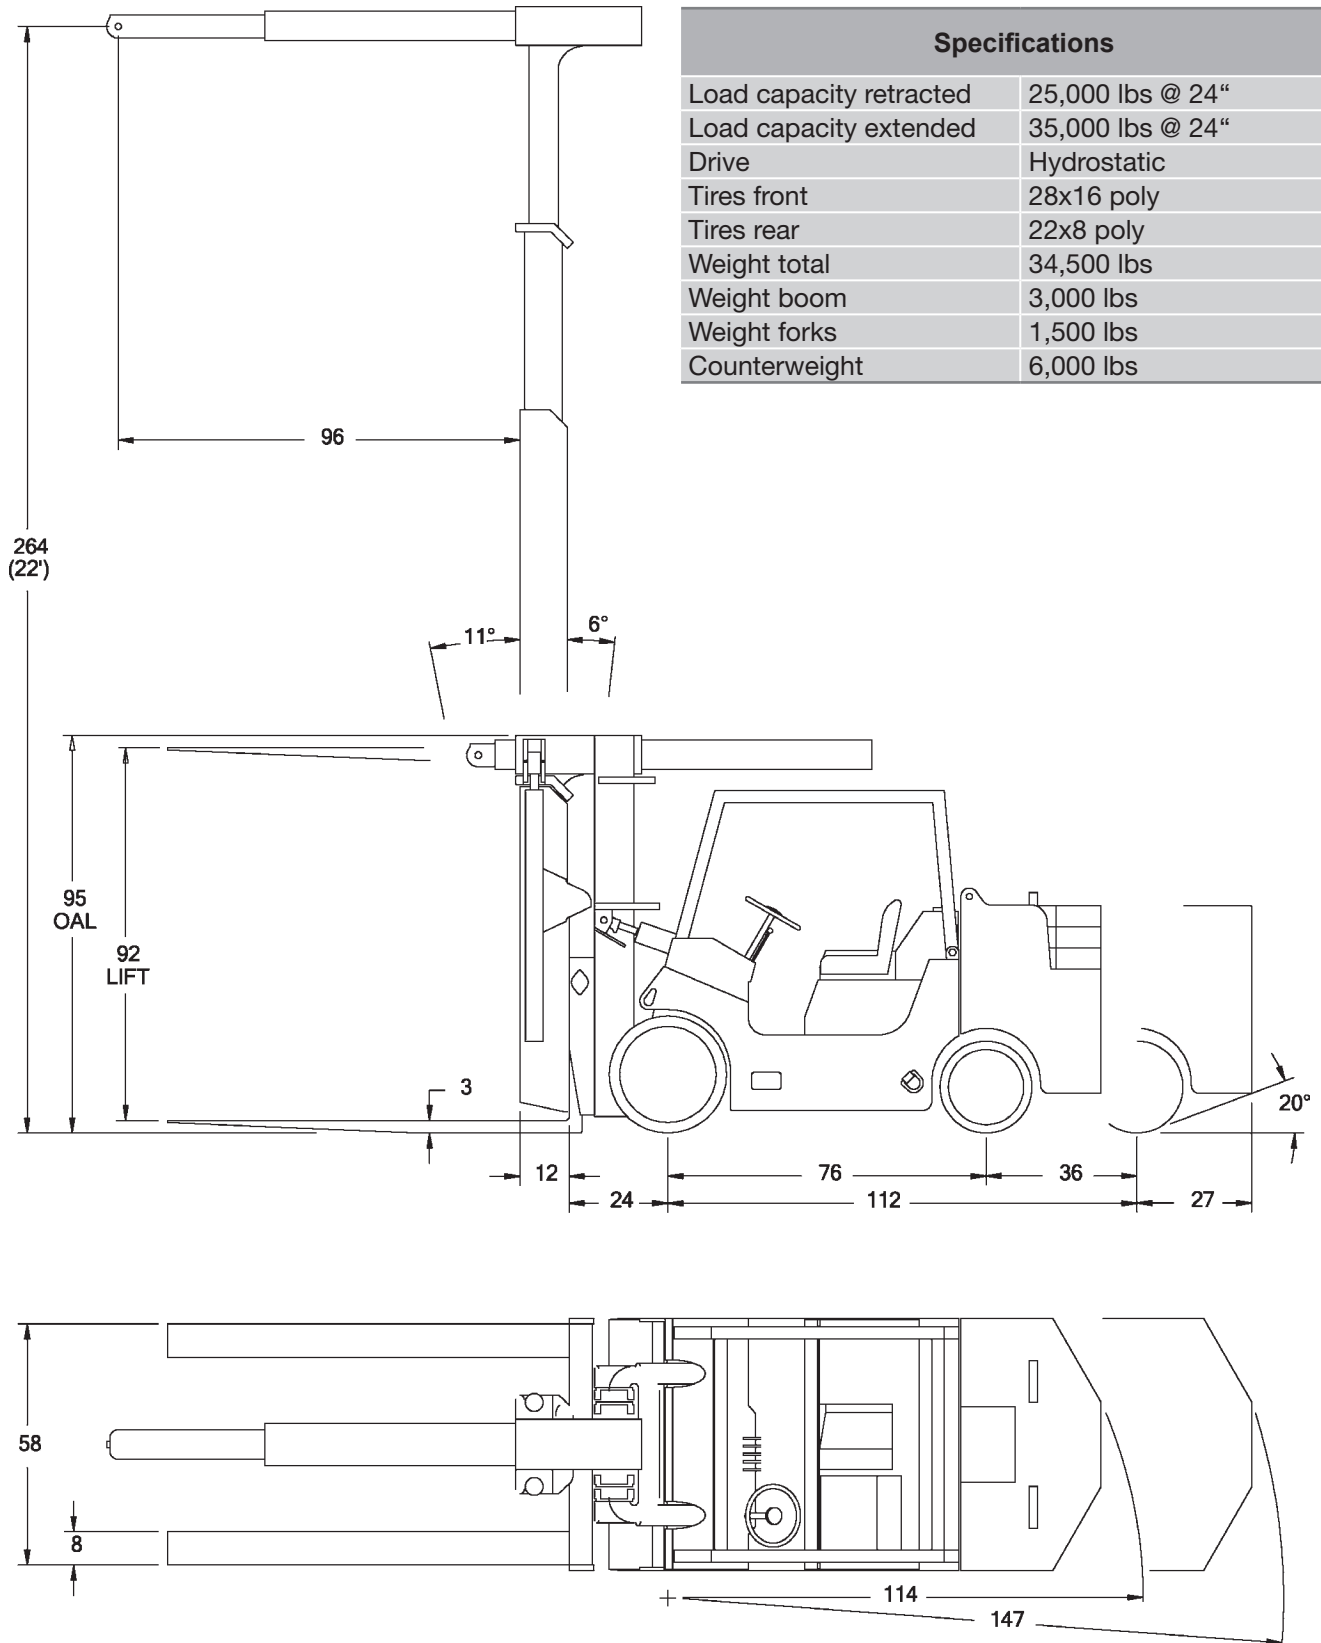

Versa Lift 25/35

All information given are for reference only.

General Information

Hydraulic Truck Cranes

Crawler Cranes

Carry Decks

Rough Terrain Cranes

Rigging Equipment

Aerial Lifts

Transportation

25/35 Versa Lift with 3 counterweight slabs 1,900 lbs each
Standard wheel base 76 inch

in	Boom only				in
	0*	12*	24*	36*	
12	23.5	27.4	31.2	35.1	12
24	18.8	21.9	24.9	28	24
36	15.6	18.2	20.7	23.3	36
48	13.4	15.6	17.8	19.9	48
60	11.7	13.6	15.5	17.4	60
72	10.4	12.1	13.8	15.5	72
84	9.4	10.9	12.4	13.9	84
96	8.5	9.9	11.3	12.7	96

* counterweight extension (inch)

in	Forks only				in
	0*	12*	24*	36*	
24	24.3	28.2	32	35.8	24
36	19.4	22.5	25.5	28.6	36
48	16.2	18.7	21.3	23.8	48
60	13.8	16	18.2	20.4	60
72	12.1	14	15.9	17.8	72
84	10.7	12.4	14.1	15.8	84

* counterweight extension (inch)

in	Boom & Forks				in
	0*	12*	24*	36*	
24	17.8	20.9	24	27	24
36	14.8	17.4	19.9	22.5	36
48	12.7	14.9	17.1	19.3	48
60	11.1	13	14.9	16.8	60
72	9.9	11.6	13.3	15	72
84	8.9	10.4	11.9	13.5	84
96	8.1	9.5	10.8	12.2	96

* counterweight extension (inch)

All information given are for reference only.