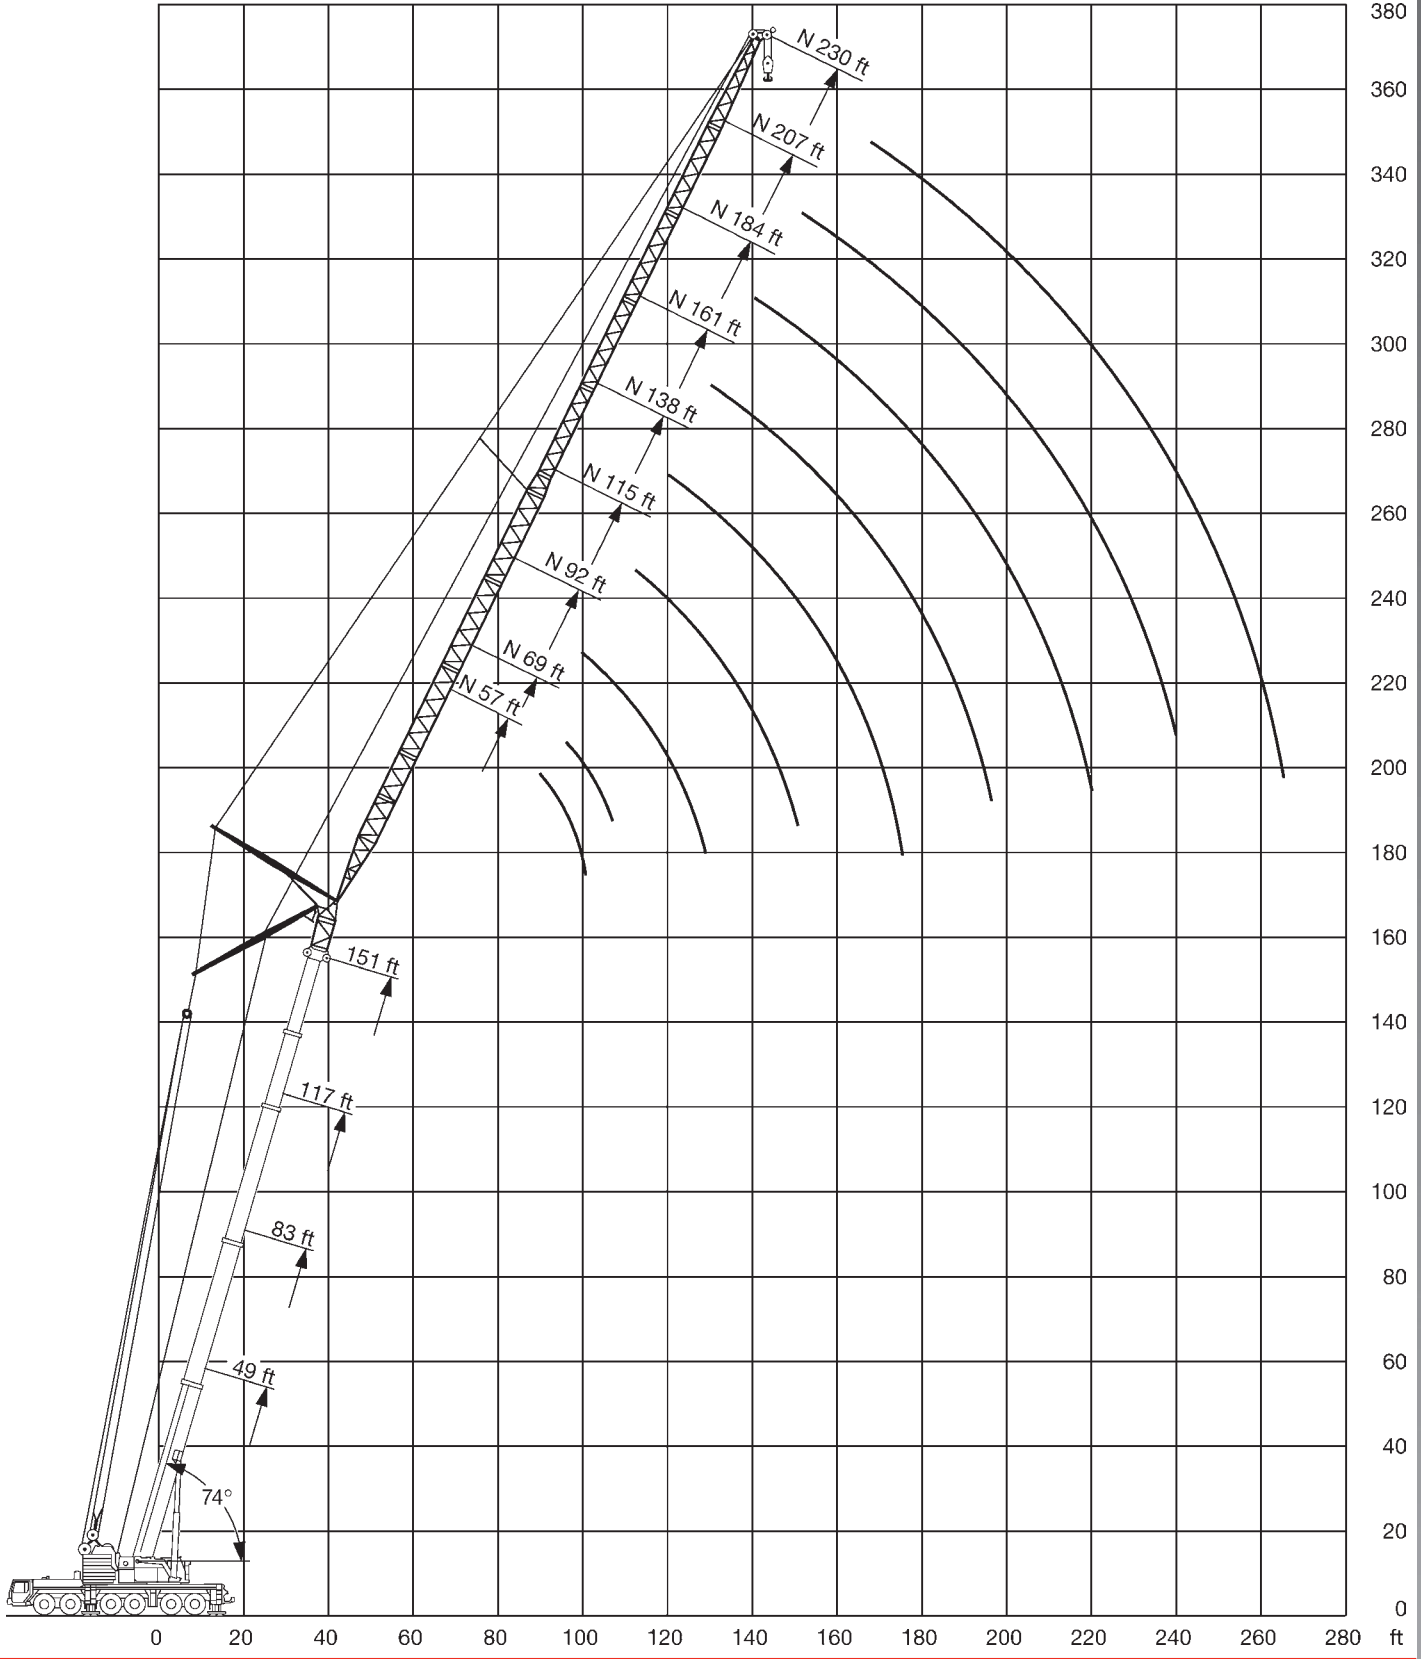

General Information

Hydraulic Truck Cranes

Crawler Cranes

Carry Decks

Rough Terrain Cranes

Rigging Equipment

Aerial Lifts

Transportation

All information given are for reference only.

General Information

Hydraulic Truck Cranes

Crawler Cranes

Carry Decks

Rough Terrain Cranes

Rigging Equipment

Aerial Lifts

Transportation

All information given are for reference only.

ft	57	69	92	115	49* 138	161	184	207	230	ft
50	128									50
55	121	116								55
60	114	109	100							60
65	105	104	95.5							65
70		97	92							70
75		90.5	88	78.5						75
80			83.5	76	64.5					80
85			78.5	73.5	63					85
90			74	71	62					90
95			69.5	68	60.5	50.4				95
100			63.5	64.5	59.3	49.6	40.5			100
105				61	57.9	48.7	40.5			105
110				57.9	56.5	47.9	39.9			110
115				54.9	54.1	47.2	39.3	29.9		115
120				51.3	51.4	46.5	38.7	29.7		120
125					48.9	46	38.2	29.3	20.2	125
130					46.6	45.2	37.7	29	19.8	130
135					44.5	43.5	37.2	28.6	19.4	135
140					42.1	41.6	36.8	28.3	19.1	140
145					38.8	39.7	36.4	27.9	18.8	145
150					33.1	38.1	35.9	27.6	18.5	150
155						36.4	35.1	27.4	18.3	155
160						34.9	33.9	27.3	18.1	160
165						33.1	32.5	27.1	17.9	165
170						29	31.2	26.9	17.8	170
175							30	26.8	17.6	175
180							28.9	26.6	17.4	180
185							27.4	26.3	17.2	185
190							24.8	25.7	17	190
195							21.5	24.7	16.9	195
200								23.8	16.5	200
205								22.7	15.9	205
210								21.2	15.3	210
215								18.6	14.8	215
220									14.3	220
225									13.8	225
230									13.5	230
235									13.3	235

* + 13 ft adapter