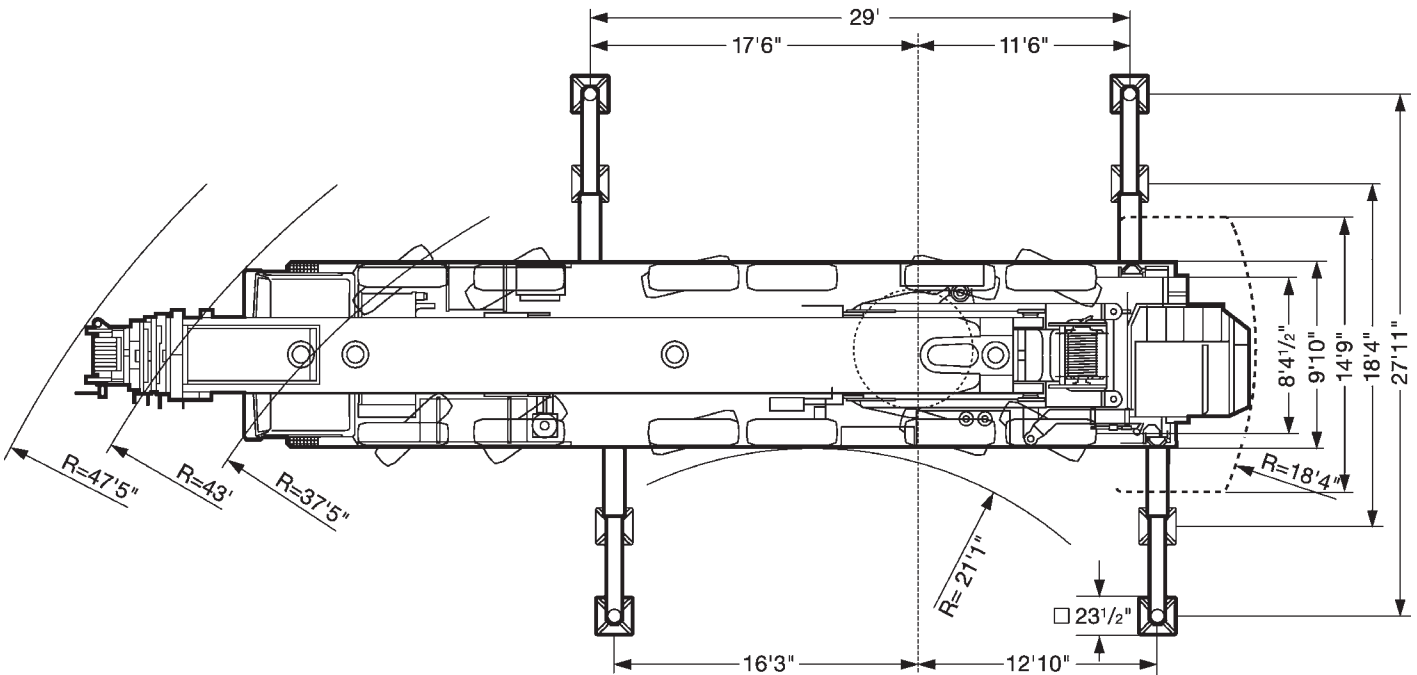

360 t All Terrain Crane

All information given are for reference only.

General Information

Hydraulic Truck Cranes

Crawler Cranes

Carry Decks

Rough Terrain Cranes

Rigging Equipment

Aerial Lifts

Transportation