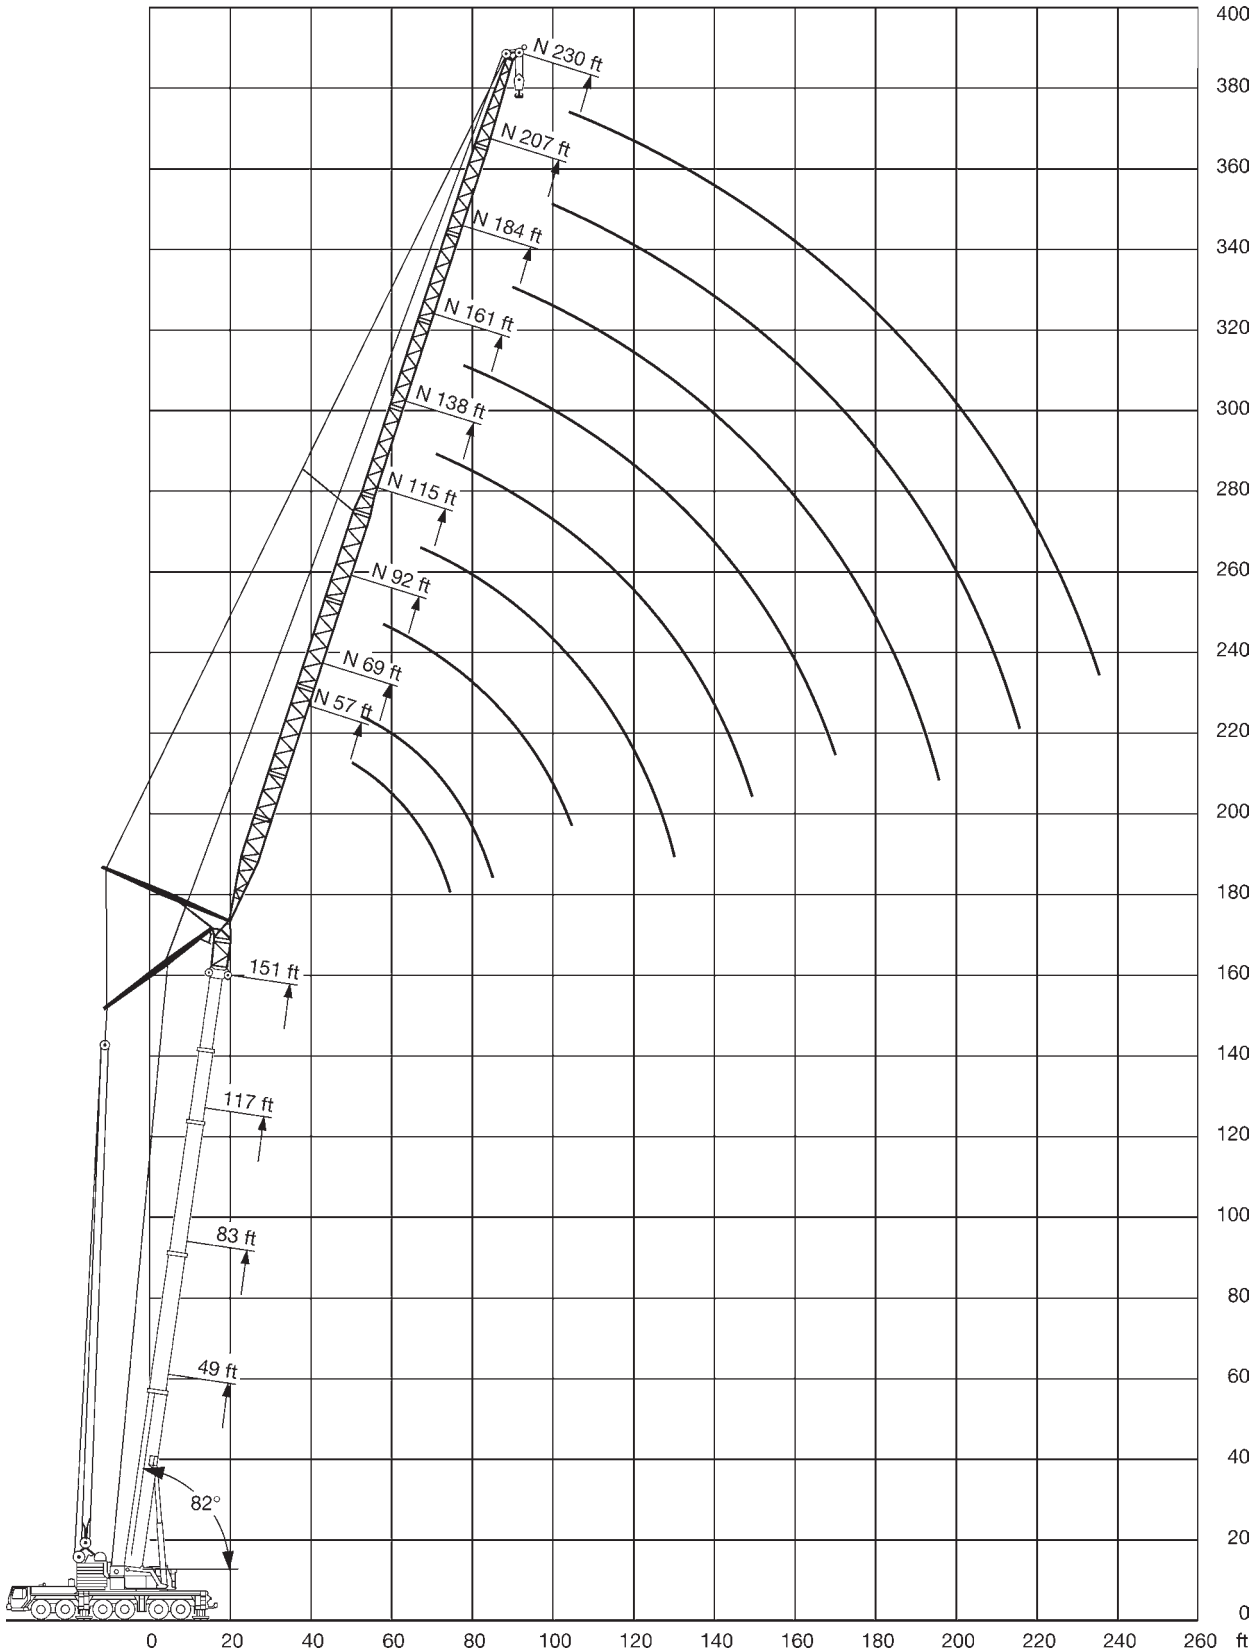

General Information

Hydraulic Truck Cranes

Crawler Cranes

Carry Decks

Rough Terrain Cranes

Rigging Equipment

Aerial Lifts

Transportation

All information given are for reference only.

All information given are for reference only.

ft	57	69	92	115	49* 138	161	184	207	230	ft
30	170									30
32	165									32
34	160	150								34
36	156	146								36
38	152	142								38
40	148	139	118							40
45	140	131	114							45
50	135	125	110	90.5						50
55	124	119	106	88.5	71.5					55
60		114	102	86.5	70.5					60
65		108	98.5	84.5	69.5					65
70		91	94	82	68	54.8				70
75			88.5	80	67	54.3	42			75
80			82	77.5	65.5	53.4	42	31.5		80
85			74.5	74	64.5	52.4	42	31.5		85
90			63.5	70	63	51.2	41.7	31.5	23.3	90
95				66	61.5	50	41	31.5	22.8	95
100				62	59.4	48.9	40.2	31.4	22.3	100
105				57.5	56.3	47.7	39.2	31.1	21.8	105
110				49.9	53.3	46.7	38.3	30.6	21.4	110
115					50.6	45.7	37.5	30.2	20.9	115
120					48.3	44.6	36.6	29.7	20.5	120
125					45.9	43.5	35.8	29.1	20.1	125
130					41.6	41.4	35.1	28.5	19.7	130
135					36.9	39.5	34.3	27.8	19.3	135
140						37.9	33.6	27.2	19	140
145						36.3	32.9	26.6	18.6	145
150						34.3	32.3	26	18.4	150
155						30.6	31.2	25.6	18.1	155
160							30.1	25.3	17.9	160
165							29.1	25.2	17.7	165
170							28	25	17.6	170
175							25.6	24.8	17.5	175
180								24.4	17.4	180
185								23.6	17.1	185
190								22.9	16.6	190
195								21.4	16	195
200								19.2	15.5	200
205									15	205
210									14.5	210
215									14.1	215
220									13.6	220

* + 13 ft adapter

General Information

Hydraulic Truck Cranes

Crawler Cranes

Carry Decks

Rough Terrain Cranes

Rigging Equipment

Aerial Lifts

Transportation