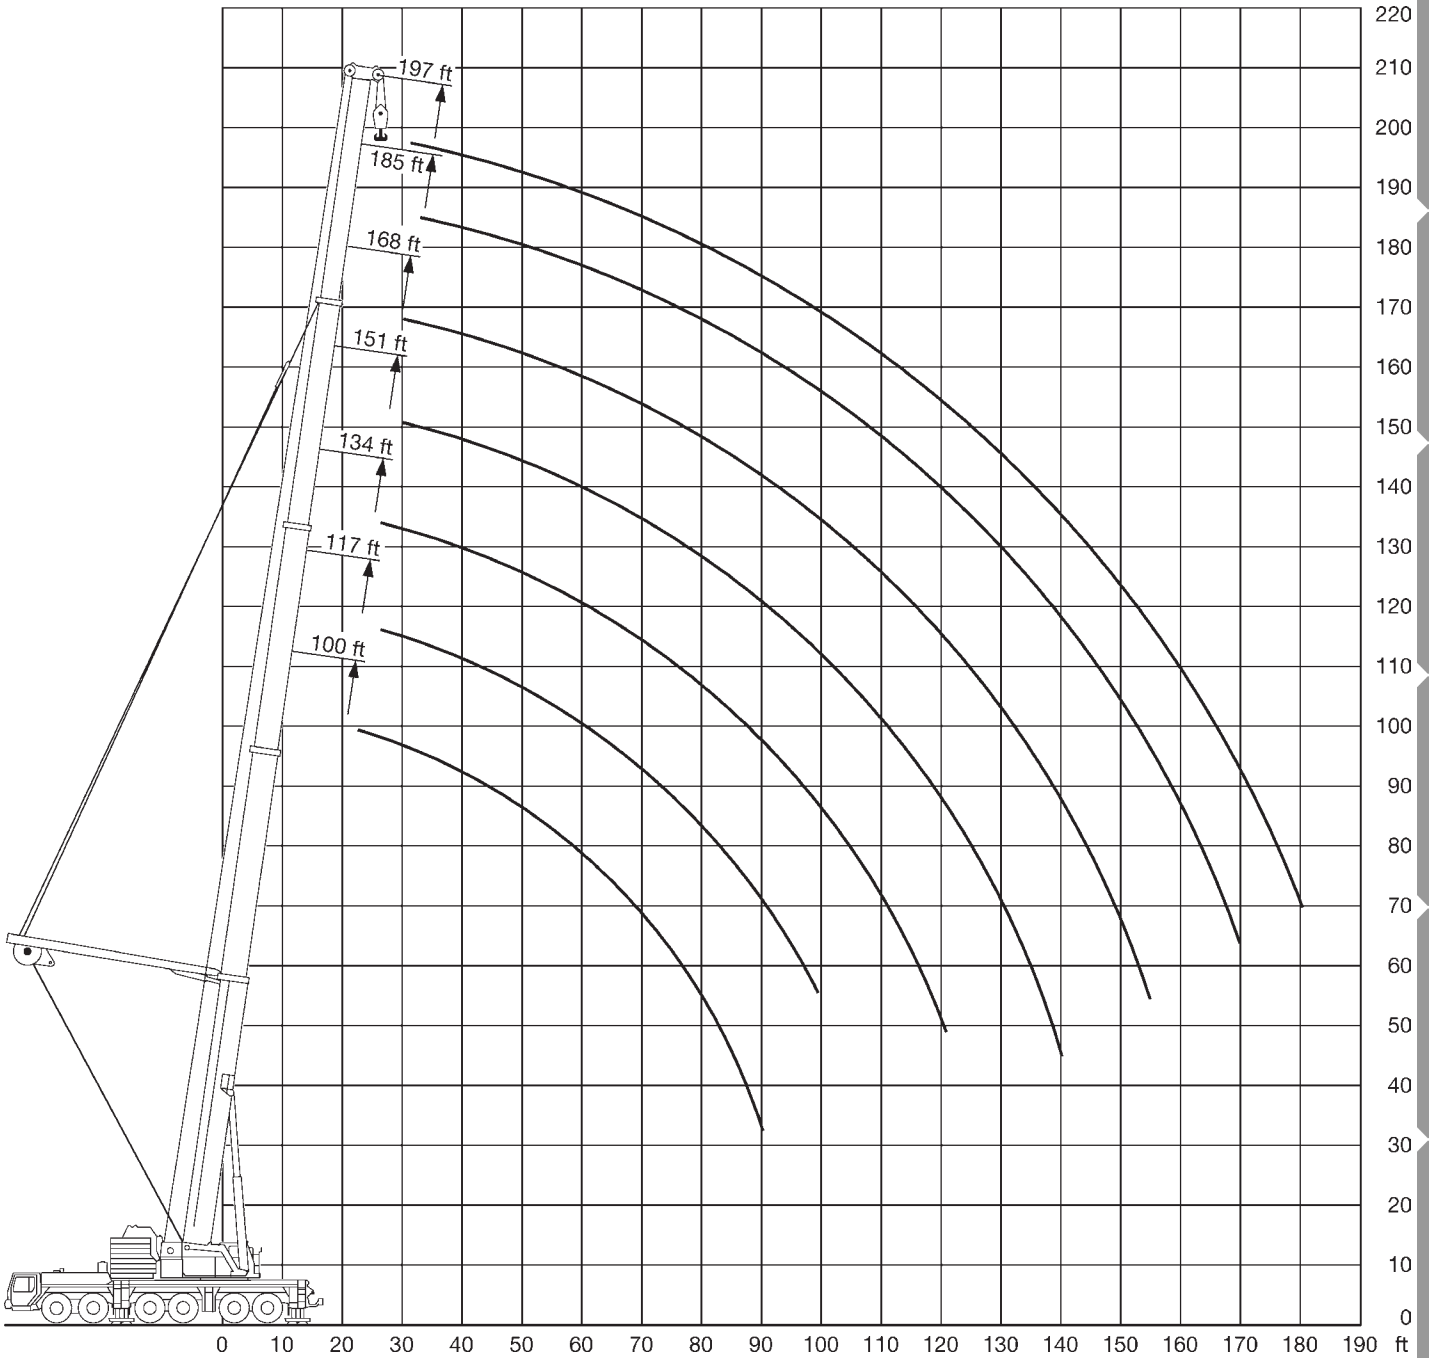

All information given are for reference only.

General Information

Hydraulic Truck Cranes

Crawler Cranes

Carry Decks

Rough Terrain Cranes

Rigging Equipment

Aerial Lifts

Transportation

360 t All Terrain Crane

LIEBHERR LTM 1300/1

100-197 ft

247,500 lbs

29'x27'11"

360°

85

85%

General Information

Hydraulic Truck Cranes

Crawler Cranes

Carry Decks

Rough Terrain Cranes

Rigging Equipment

Aerial Lifts

Transportation

ft	100	117	134	151	168	185	197	ft
24	267	223	183					24
26	254	219	180					26
28	241	216	178	143				28
30	228	212	175	142	115			30
32	215	208	173	140	114			32
34	204	201	171	138	113	92.5		34
36	193	191	168	137	111	92		36
38	183	181	165	135	110	91		38
40	173	172	162	133	109	90.5	75	40
45	153	155	154	129	106	88.5	75	45
50	137	140	140	125	104	86.5	74.5	50
55	122	125	126	119	101	84.5	73.5	55
60	110	113	114	114	98	83	72.5	60
65	99.5	102	103	104	95	81	71	65
70	90.5	93.5	94.5	95.5	92	79	69.5	70
75	83	86	86.5	88	86.5	77	68	75
80	76	79	79.5	81	81	75.5	66.5	80
85	69.5	72.5	73	74.5	76.5	73.5	65	85
90	64	67	67.5	69	71	69	63.5	90
95		62	62.5	64	66	64.5	62.5	95
100		57.5	58	59.4	61.5	59.9	59.9	100
105			53.9	55.3	57.3	55.7	55.8	105
110			50.2	51.6	53.7	52.1	52.1	110
115			46.8	48.2	50.3	48.7	48.8	115
120			43.7	45.1	47.1	45.5	45.6	120
125				42.2	44.2	42.6	42.7	125
130				39.5	41.6	40	40.1	130
135				37.1	39.1	37.5	37.6	135
140				31.9	36.8	35.2	35.4	140
145					34.6	33.1	33.2	145
150					32.6	31.1	31.2	150
155					30.8	29.2	29.3	155
160						27.4	27.5	160
165						25.7	25.8	165
170						24.1	24.2	170
175							22.8	175
180							21.4	180

All information given are for reference only.