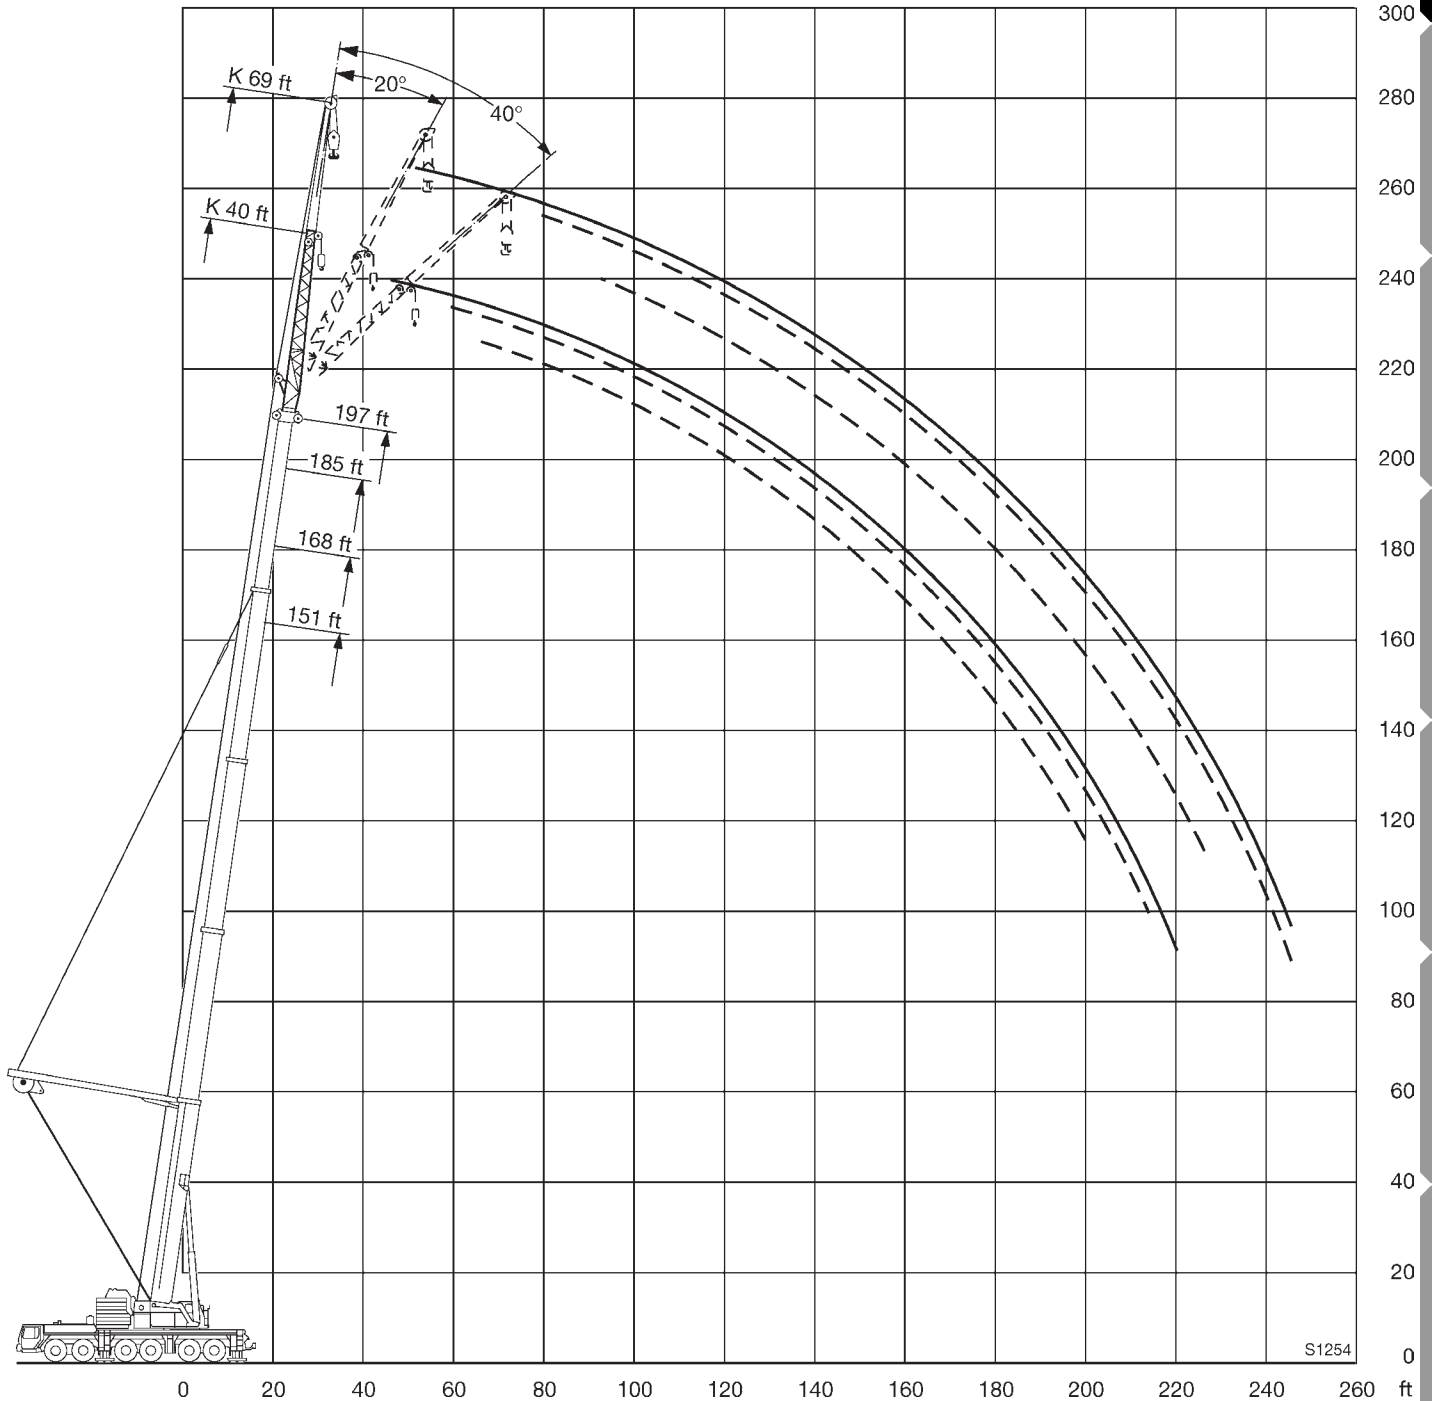

All information given are for reference only.

General Information

Hydraulic Truck Cranes

Crawler Cranes

Carry Decks

Rough Terrain Cranes

Rigging Equipment

Aerial Lifts

Transportation

360 t All Terrain Crane

LIEBHERR LTM 1300/1

General Information

168-197 ft

40 ft

247,500 lbs

29'x27'11"

360°

85
85%

Hydraulic Truck Cranes

Crawler Cranes

Carry Decks

Rough Terrain Cranes

Rigging Equipment

Aerial Lifts

Transportation

ft	0°	168 20°	40°	0°	185 20°	40°	0°	197 20°	40°	ft
40	50.9									40
45	50.9									45
50	50.9			48.2			42.4			50
55	50.9	40.7		47.4	39.6		41.7			55
60	50.9	39.1	27.8	46.5	38.2		41	37.2		60
65	50.9	37.7	27.2	45.5	37		40.3	36.1		65
70	50.9	36.4	26.6	44.5	35.9	26.5	39.6	35.1	26.3	70
75	50.2	35.2	26.1	43.7	34.9	26	38.8	34.2	25.9	75
80	49	34.1	25.6	42.8	33.8	25.6	38.1	33.3	25.4	80
85	47.8	33	25.2	42.1	32.9	25.2	37.3	32.5	25.1	85
90	46.4	32.1	24.8	41.3	32	24.8	36.6	31.6	24.7	90
95	44.8	31.2	24.4	40.6	31.2	24.4	35.9	30.9	24.3	95
100	43	30.3	24	39.9	30.4	24.1	35.1	30.1	24	100
105	41.3	29.5	23.7	39.1	29.6	23.8	34.4	29.4	23.7	105
110	39.8	28.7	23.3	38.4	28.9	23.5	33.7	28.8	23.4	110
115	38.3	28	23	37.5	28.3	23.2	33.1	28.2	23.1	115
120	36.8	27.4	22.8	36.4	27.7	22.9	32.5	27.6	22.9	120
125	35.4	26.8	22.6	35.3	27.1	22.7	31.8	27	22.6	125
130	34.1	26.2	22.4	34.3	26.6	22.5	31.3	26.5	22.4	130
135	32.8	25.7	22.2	33.3	26.1	22.3	30.7	26	22.3	135
140	31.7	25.2	22	32.3	25.6	22.2	30.1	25.5	22.1	140
145	30.7	24.7	22	31.4	25.1	22	29.6	25.1	21.9	145
150	29.5	24.3	22	30.3	24.6	21.8	29.1	24.7	21.8	150
155	28.5	24	21.9	28.6	24.3	21.8	28.1	24.3	21.7	155
160	27.7	23.6	21.9	26.9	24	21.8	26.6	24	21.6	160
165	26.7	23.3	21.8	25.2	23.7	21.8	25	23.7	21.6	165
170	25.3	23	21.8	23.6	23.4	21.8	23.4	23.4	21.6	170
175	23.9	22.6	21.8	22.1	22.7	21.8	21.9	22.6	21.6	175
180	22.5	22.3		20.7	21.6	21.4	20.5	21.5	21.3	180
185	21.2	21.7		19.4	20.2	20.5	19.2	20.1	20.5	185
190	19.9	20.3		18.1	18.8	19.1	17.9	18.7	19.1	190
195				16.9	17.5		16.7	17.4	17.8	195
200				15.8	16.3		15.5	16.2	16.5	200
205				14.7	15.1		14.4	15		205
210							13.4	13.9		210
215							12.4	12.8		215
220							11.4			220

All information given are for reference only.