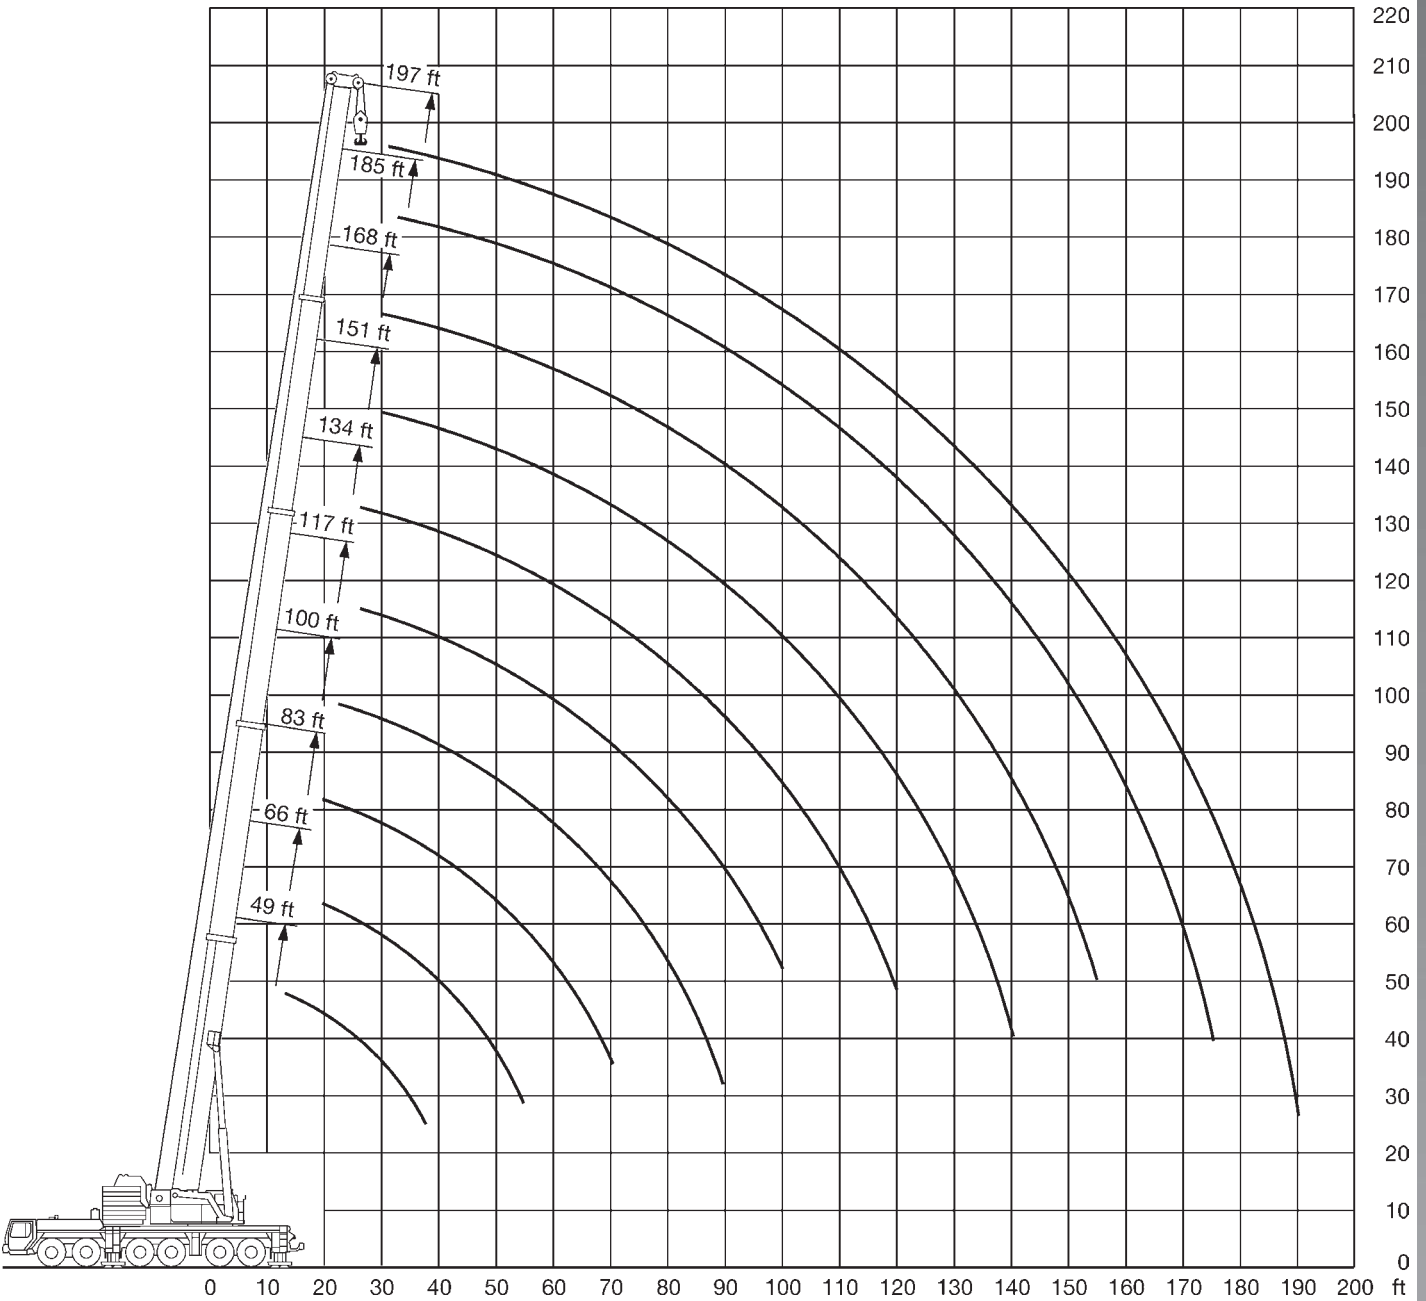

Aerial Lifts

Transportation

All information given are for reference only.

49-197 ft

247,500 lbs

29'x27'11"

360°

85
85%

360 t All Terrain Crane

LIEBHERR LTM 1300/1

49-197 ft

192,500 lbs

29'x27'11"

360°

85

85%