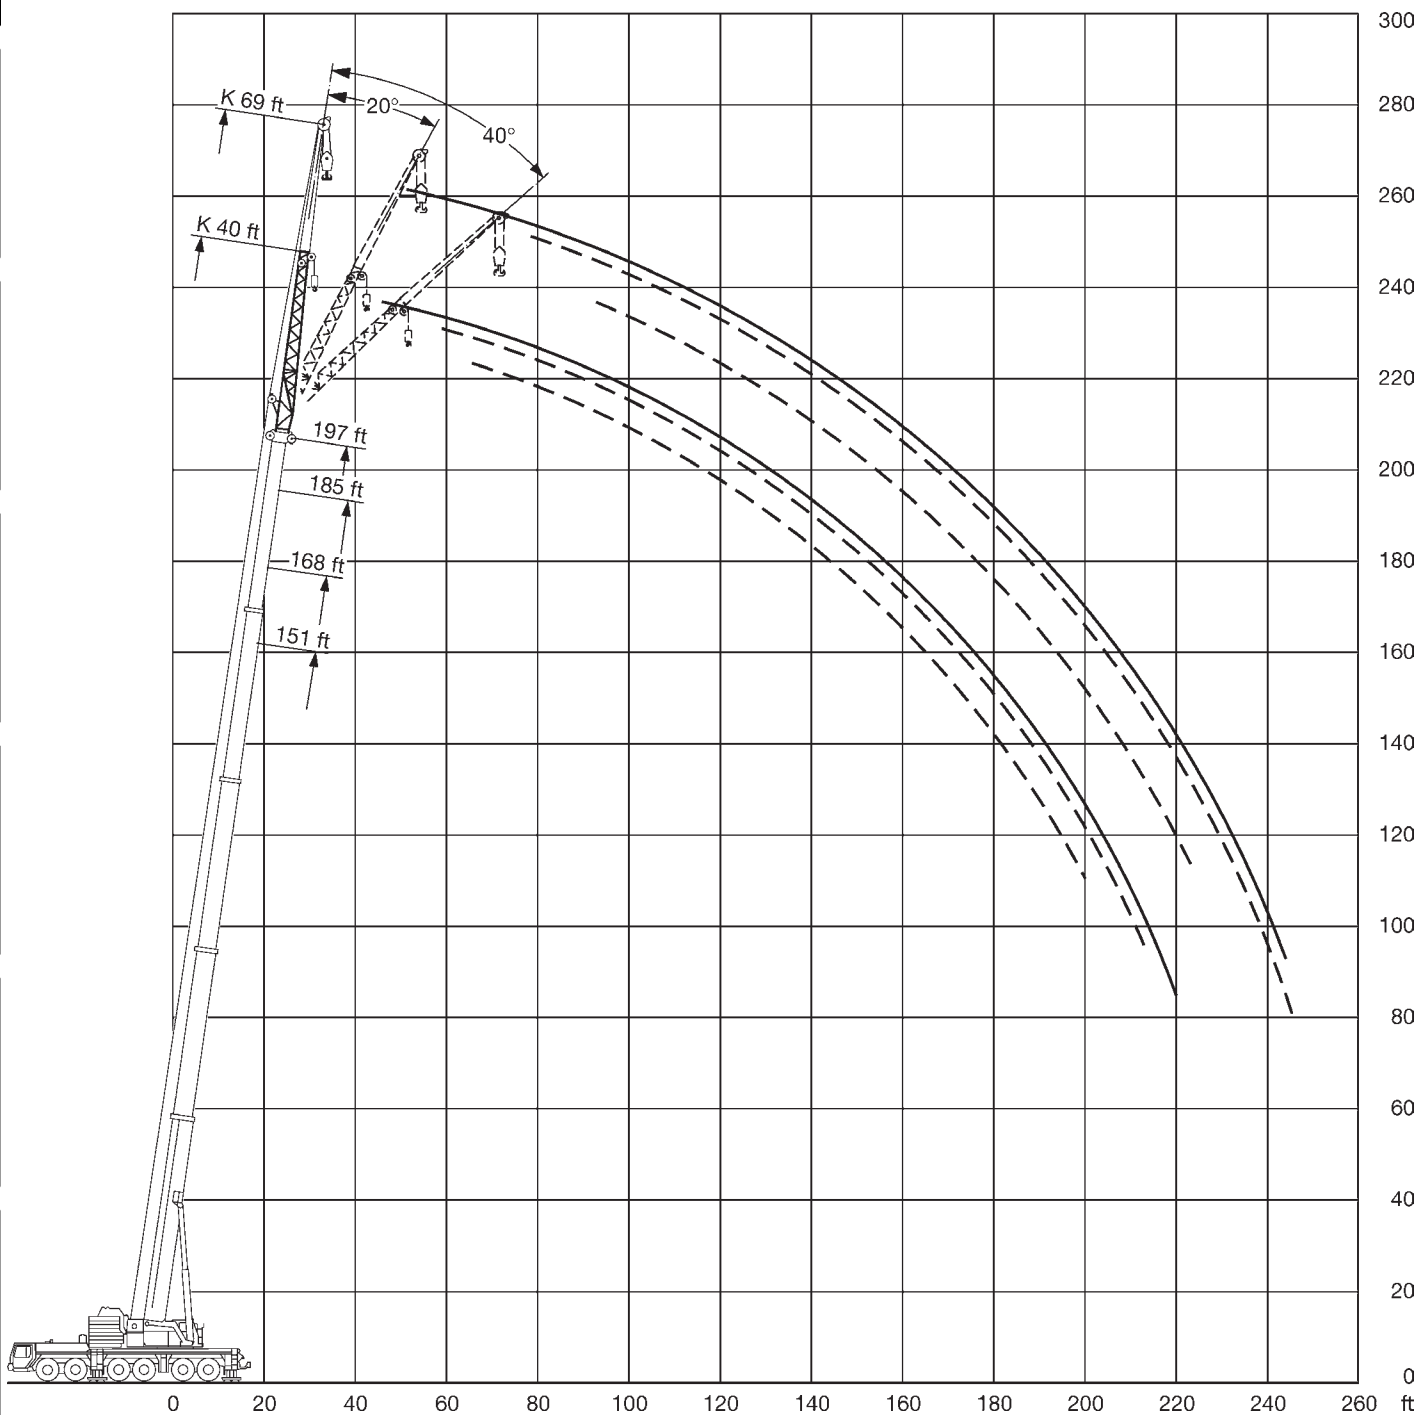

All information given are for reference only.

 151-197 ft

 40 ft

 192,500 lbs

 29'x27'11"

 360°

85
 85%

All information given are for reference only.