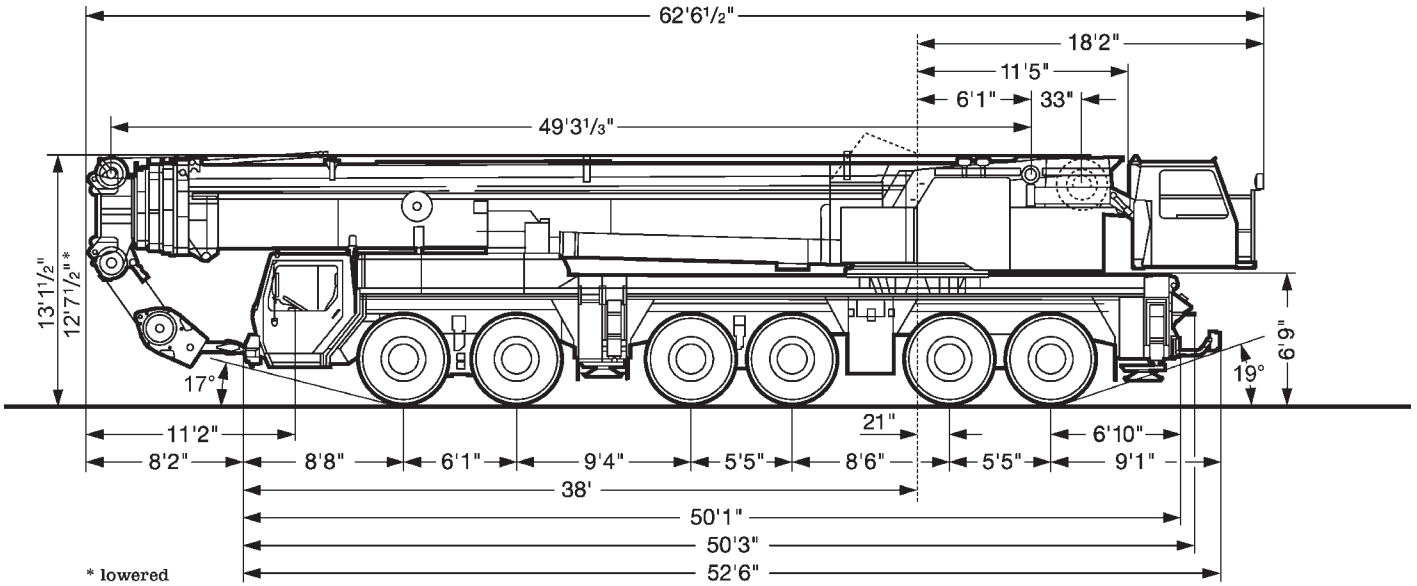

360 t All Terrain Crane

All information given are for reference only.

General Information

Hydraulic Truck Cranes

Crawler Cranes

Carry Decks

Rough Terrain Cranes

Rigging Equipment

Aerial Lifts

Transportation