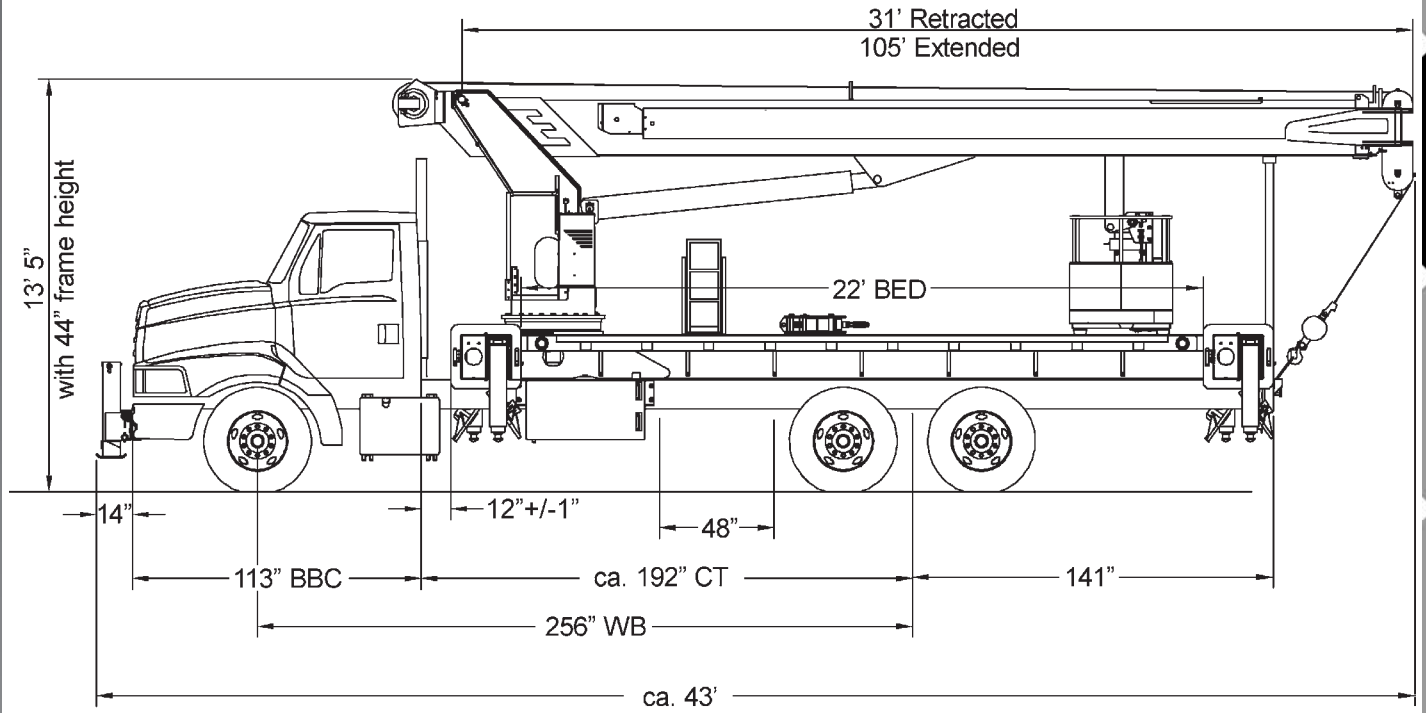

32 t Boom Truck

All information given are for reference only.

- General Information
- Hydraulic Truck Cranes
- Crawler Cranes
- Carry Decks
- Rough Terrain Cranes
- Rigging Equipment
- Aerial Lifts
- Transportation

All information given are for reference only.

 31-105 ft

 none

 360°

85
 85%

General Information

Hydraulic Truck Cranes

Crawler Cranes