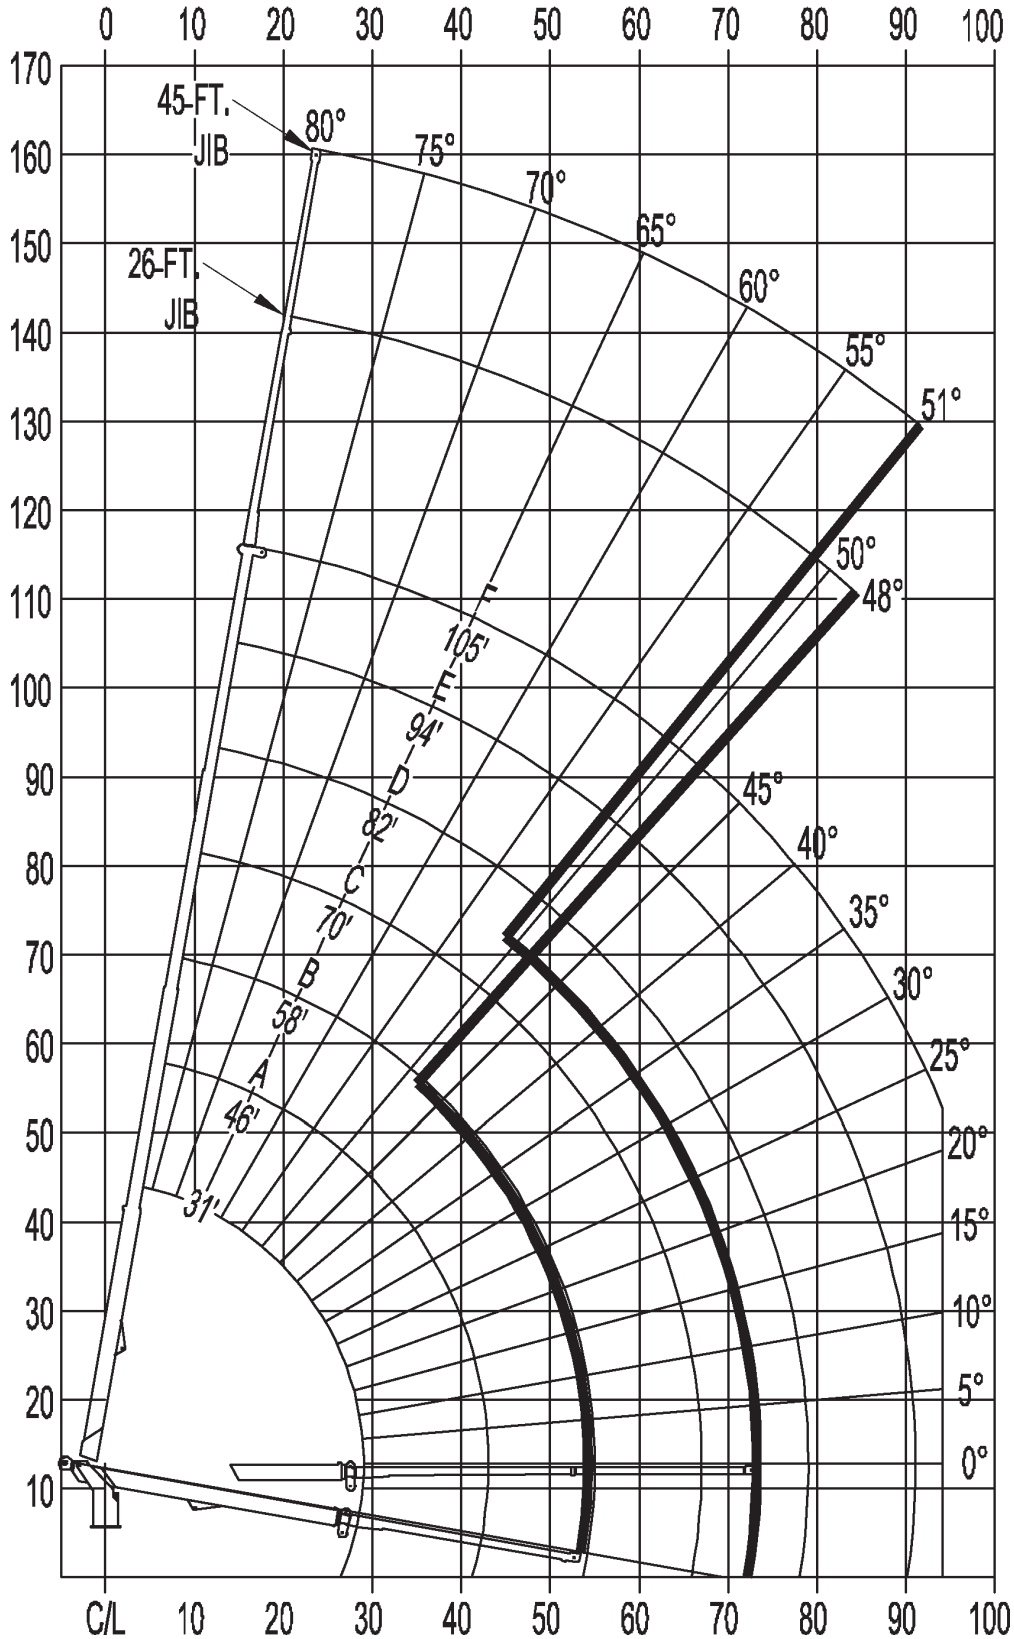

All information given are for reference only.

 31-105 ft

 none

 360°

85
 85%

General Information

Hydraulic Truck Cranes

Crawler Cranes