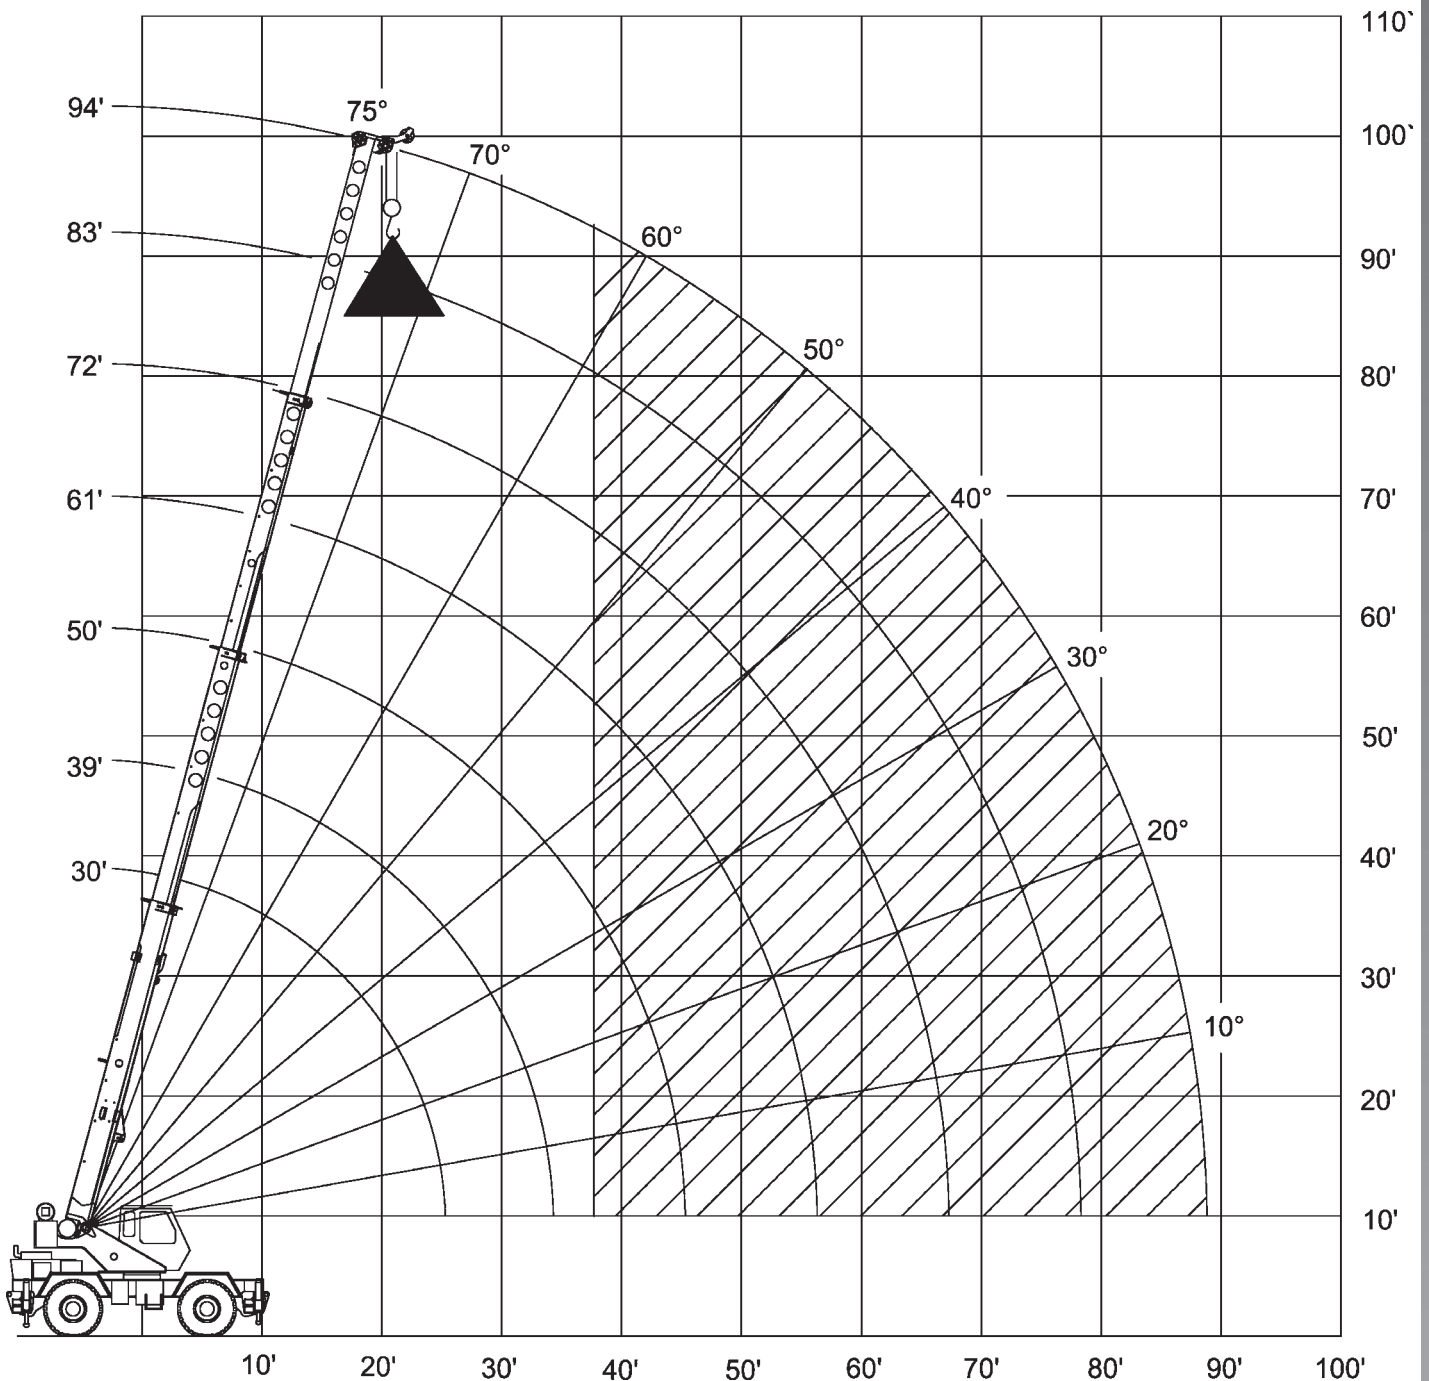

General Information

Hydraulic Truck Cranes

Crawler Cranes

Carry Decks

Rough Terrain Cranes

Rigging Equipment

Aerial Lifts

Transportation

30.29-94 ft

10,000 lbs

19'2.5"x7'4.5"

360°

85
85%

General Information

Hydraulic Truck Cranes

Crawler Cranes

Carry Decks

Rough Terrain Cranes

Rigging Equipment

Aerial Lifts

Transportation

ft	30.29	39	50	61	72	83	94	ft
10	32.7	33.3						10
12	23.5	24.1	24.5					12
15	15.7	16.4	16.8	17				15
20	9	9.7	10.2	10.4	10.5			20
25	5.2	6.1	6.6	6.8	7	7.1	7.1	25
30		3.8	4.3	4.6	4.8	4.9	5	30
35			2.8	3.1	3.3	3.4	3.5	35
40			1.6	2	2.2	2.3	2.4	40
45				1.1	1.3	1.4	1.5	45
50						0.8	0.9	50

All information given are for reference only.