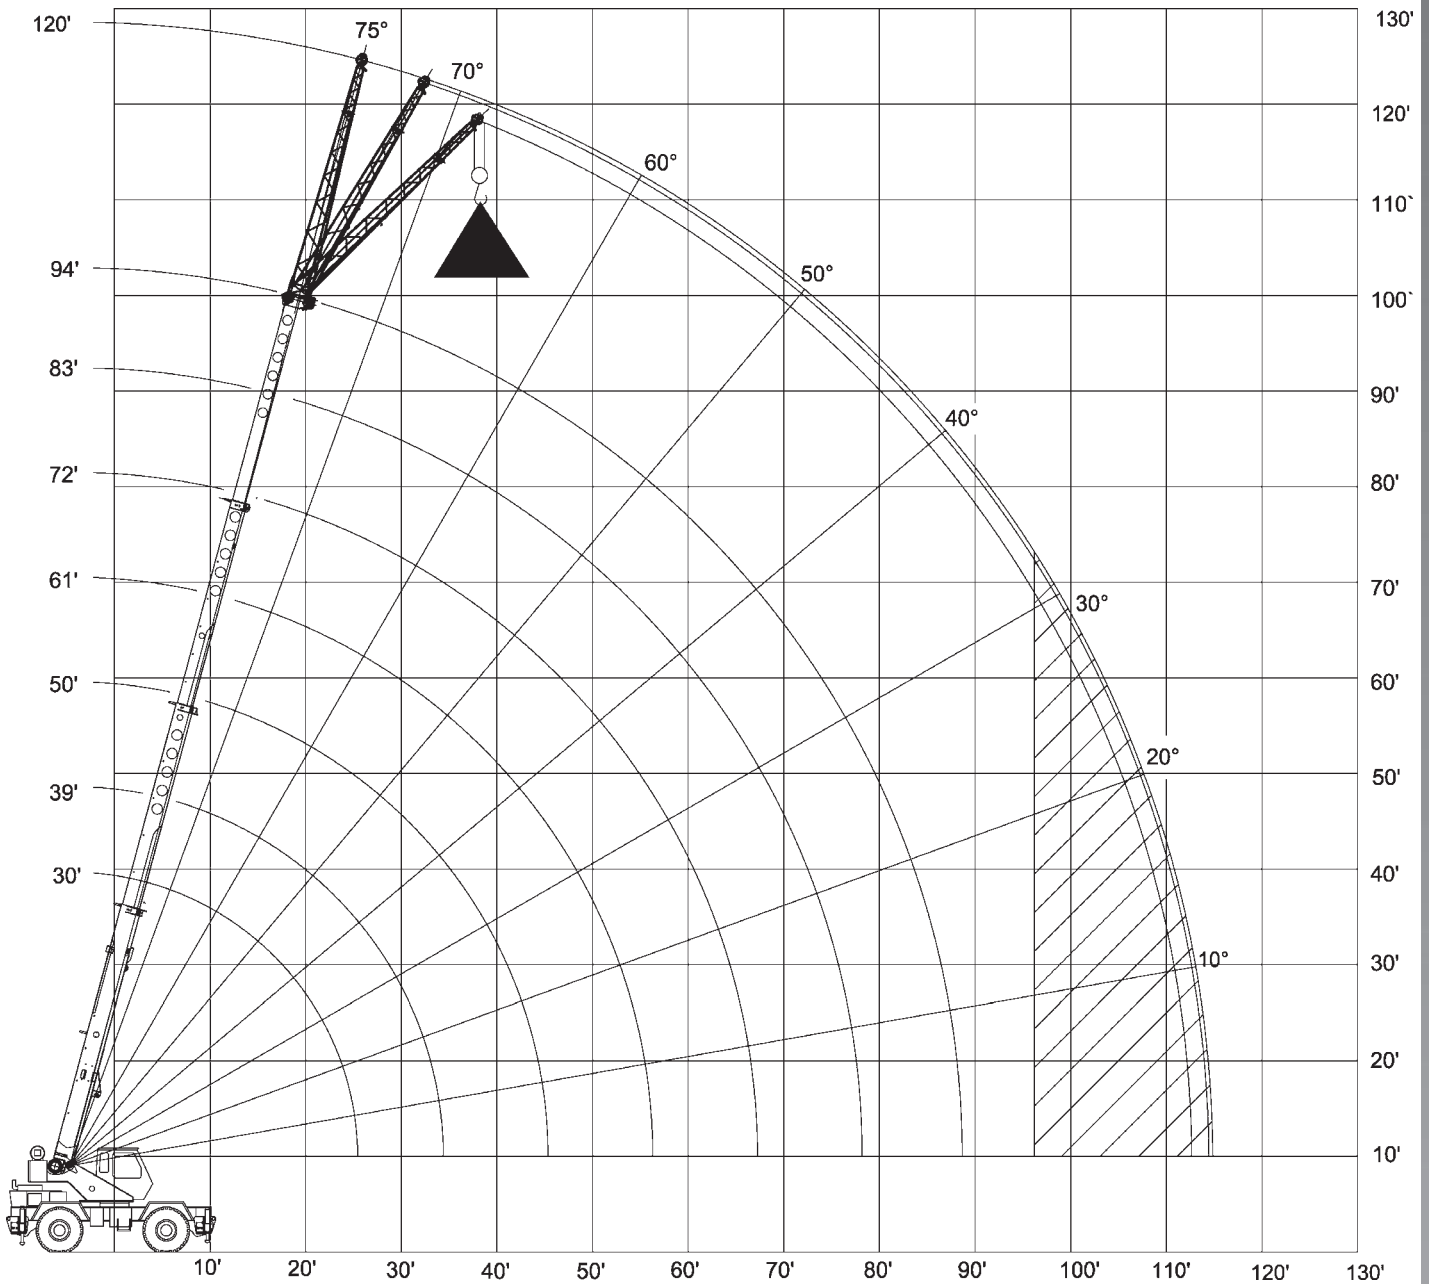

30.29-94 ft

10,000 lbs

19'2.5"x7'4.5"

360°

85
85%

General Information

Hydraulic Truck Cranes

Crawler Cranes

Carry Decks

Rough Terrain Cranes

Rigging Equipment

Aerial Lifts

Transportation

ft	30.29	39	50	61	72	83	94	ft
10	32.7	33.3						10
12	23.5	24.1	24.5					12
15	15.7	16.4	16.8	17				15
20	9	9.7	10.2	10.4	10.5			20
25	5.2	6.1	6.6	6.8	7	7.1	7.1	25
30		3.8	4.3	4.6	4.8	4.9	5	30
35			2.8	3.1	3.3	3.4	3.5	35
40			1.6	2	2.2	2.3	2.4	40
45				1.1	1.3	1.4	1.5	45
50						0.8	0.9	50

All information given are for reference only.

General Information

Hydraulic Truck Cranes

Crawler Cranes

Carry Decks

Rough Terrain Cranes

Rigging Equipment

Aerial Lifts

Transportation