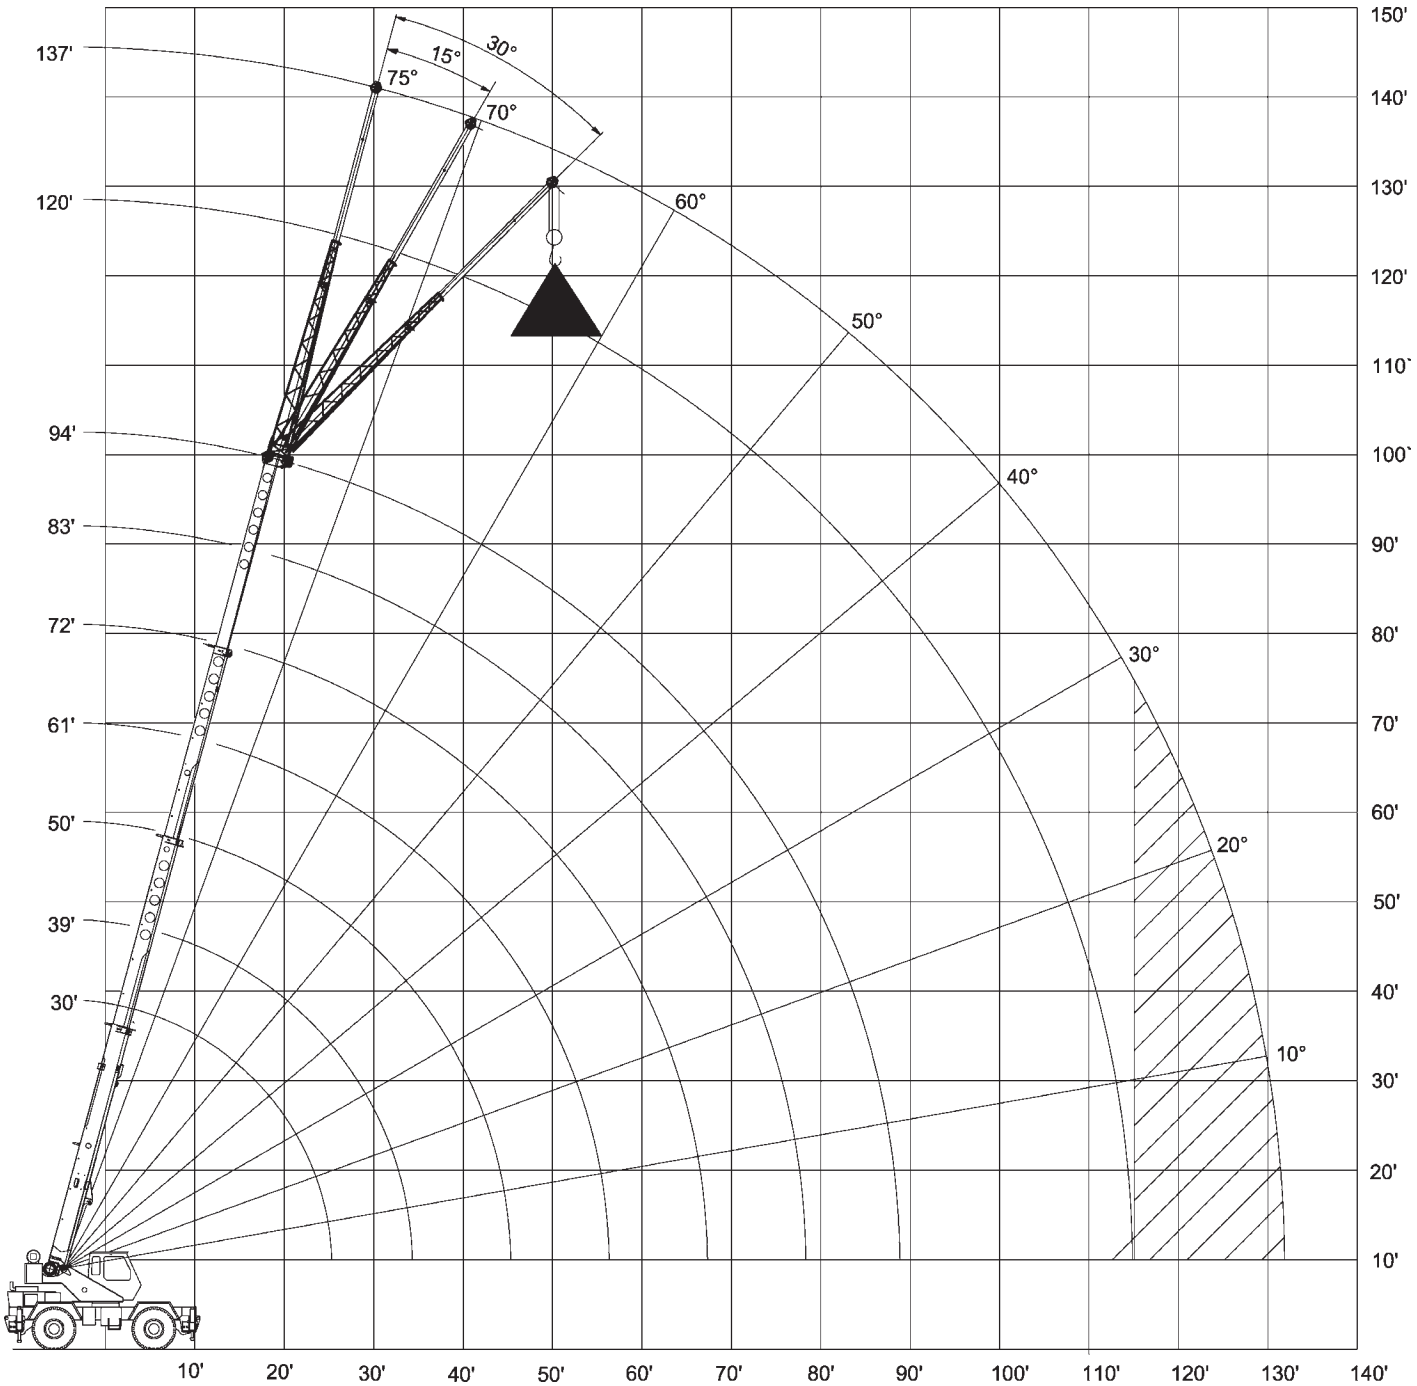

All information given are for reference only.

General Information

Hydraulic Truck Cranes

Crawler Cranes

Carry Decks

Rough Terrain Cranes

Rigging Equipment

Aerial Lifts

Transportation

30 t Rough Terrain Crane

TEREX RT 230-1

General Information
Hydraulic Truck Cranes
Crawler Cranes
Carry Decks
Rough Terrain Cranes
Rigging Equipment
Aerial Lifts
Transportation

94 ft

26/43 ft

10,000 lbs

19'2.5" x 19'

360°

85

85%

	ft	26 0°	ft	26 15°	ft	26 30°	ft	43 0°	ft	43 15°	ft	43 30°
35		9	40	7.3	45	5.5	41	5	50	3.3	62	2.6
39		8.5	43	6.7	49	5.2	45	4.7	54	3.2	65	2.6
43		8	47	6.2	52	4.9	49	4.4	58	3.1	68	2.5
49		7.2	52	5.5	56	4.4	54	4	64	2.9	72	2.4
54		6.2	57	5	61	4	60	3.7	70	2.8	77	2.4
60		5.4	62	4.5	66	3.6	67	3.5	74	2.7	82	2.3
64		4.7	67	4	71	3.3	75	3.3	81	2.6	88	2.3
70		4	73	3.5	78	2.9	82	3	89	2.5	95	2.2
76		3.4	79	3.1	84	2.7	88	2.8	96	2.4	100	2.2
82		2.7	86	2.5	89	2.4	95	2.4	101	2	105	1.9
87		2.2	91	2.1	93	2.2	101	2	107	1.6	110	1.5
93		1.7	97	1.7	98	1.7	108	1.6	113	1.2	115	1.2
100		1.3	102	1.3	104	1.3	116	1.1	119	0.9	121	0.9
106		0.9	108	0.9								

All information given are for reference only.