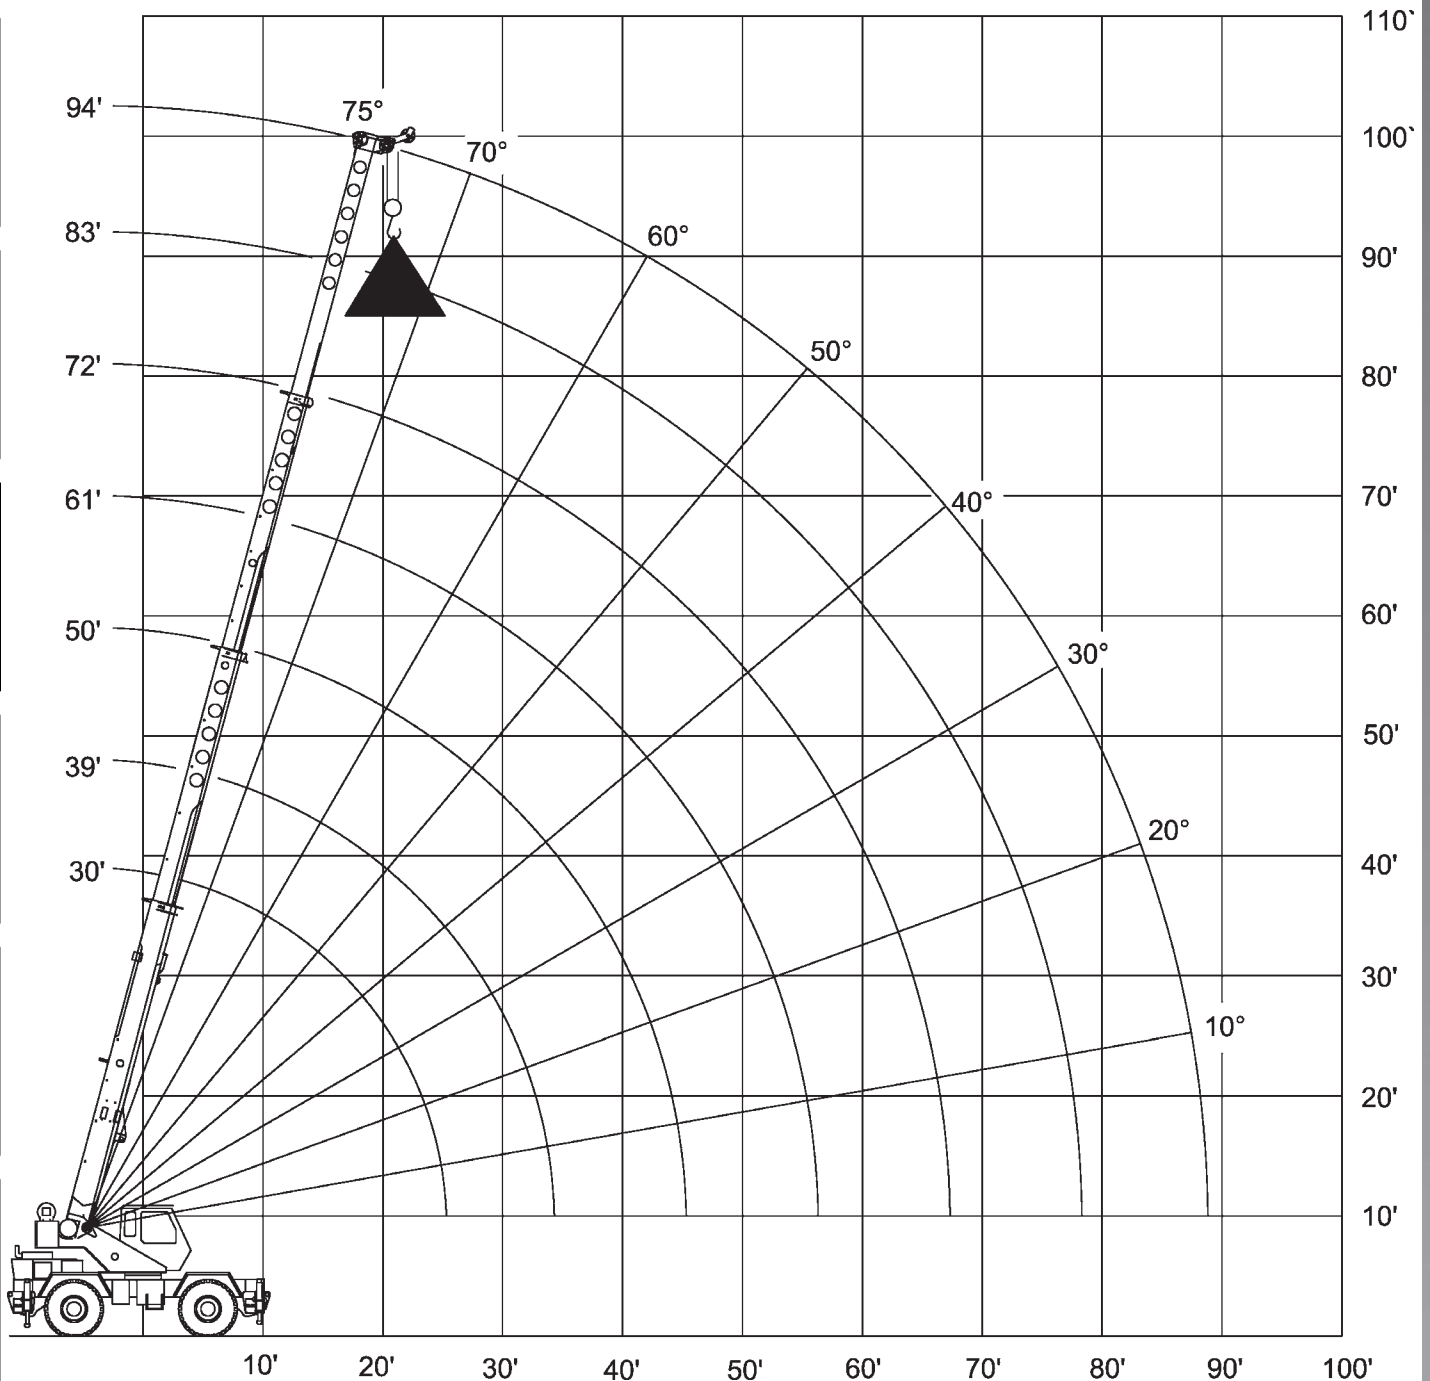

Rough Terrain Cranes

Rigging Equipment

Aerial Lifts

Transportation

All information given are for reference only.

30.29-94 ft

10,000 lbs

19'2.5" x 19'

94 ft

26/43 ft

10,000 lbs

19'2.5" x 19'

360°

85

85%

	ft	26 0°	ft	26 15°	ft	26 30°	ft	43 0°	ft	43 15°	ft	43 30°
35		9	40	7.3	45	5.5	41	5	50	3.3	62	2.6
39		8.5	43	6.7	49	5.2	45	4.7	54	3.2	65	2.6
43		8	47	6.2	52	4.9	49	4.4	58	3.1	68	2.5
49		7.2	52	5.5	56	4.4	54	4	64	2.9	72	2.4
54		6.2	57	5	61	4	60	3.7	70	2.8	77	2.4
60		5.4	62	4.5	66	3.6	67	3.5	74	2.7	82	2.3
64		4.7	67	4	71	3.3	75	3.3	81	2.6	88	2.3
70		4	73	3.5	78	2.9	82	3	89	2.5	95	2.2
76		3.4	79	3.1	84	2.7	88	2.8	96	2.4	100	2.2
82		2.7	86	2.5	89	2.4	95	2.4	101	2	105	1.9
87		2.2	91	2.1	93	2.2	101	2	107	1.6	110	1.5
93		1.7	97	1.7	98	1.7	108	1.6	113	1.2	115	1.2
100		1.3	102	1.3	104	1.3	116	1.1	119	0.9	121	0.9
106		0.9	108	0.9								