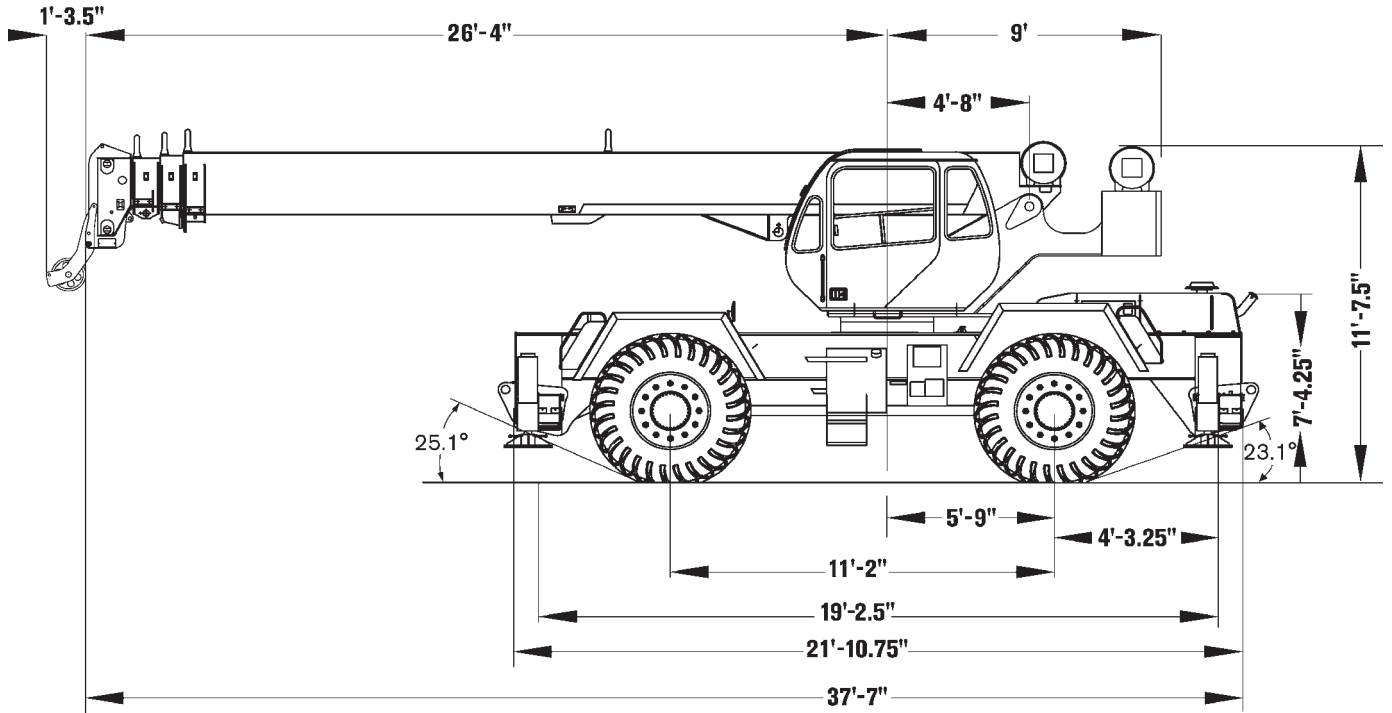

30 t Rough Terrain Crane

All information given are for reference only.

General Information

Hydraulic Truck Cranes

Crawler Cranes

Carry Decks

Rough Terrain Cranes

Rigging Equipment

Aerial Lifts

Transportation