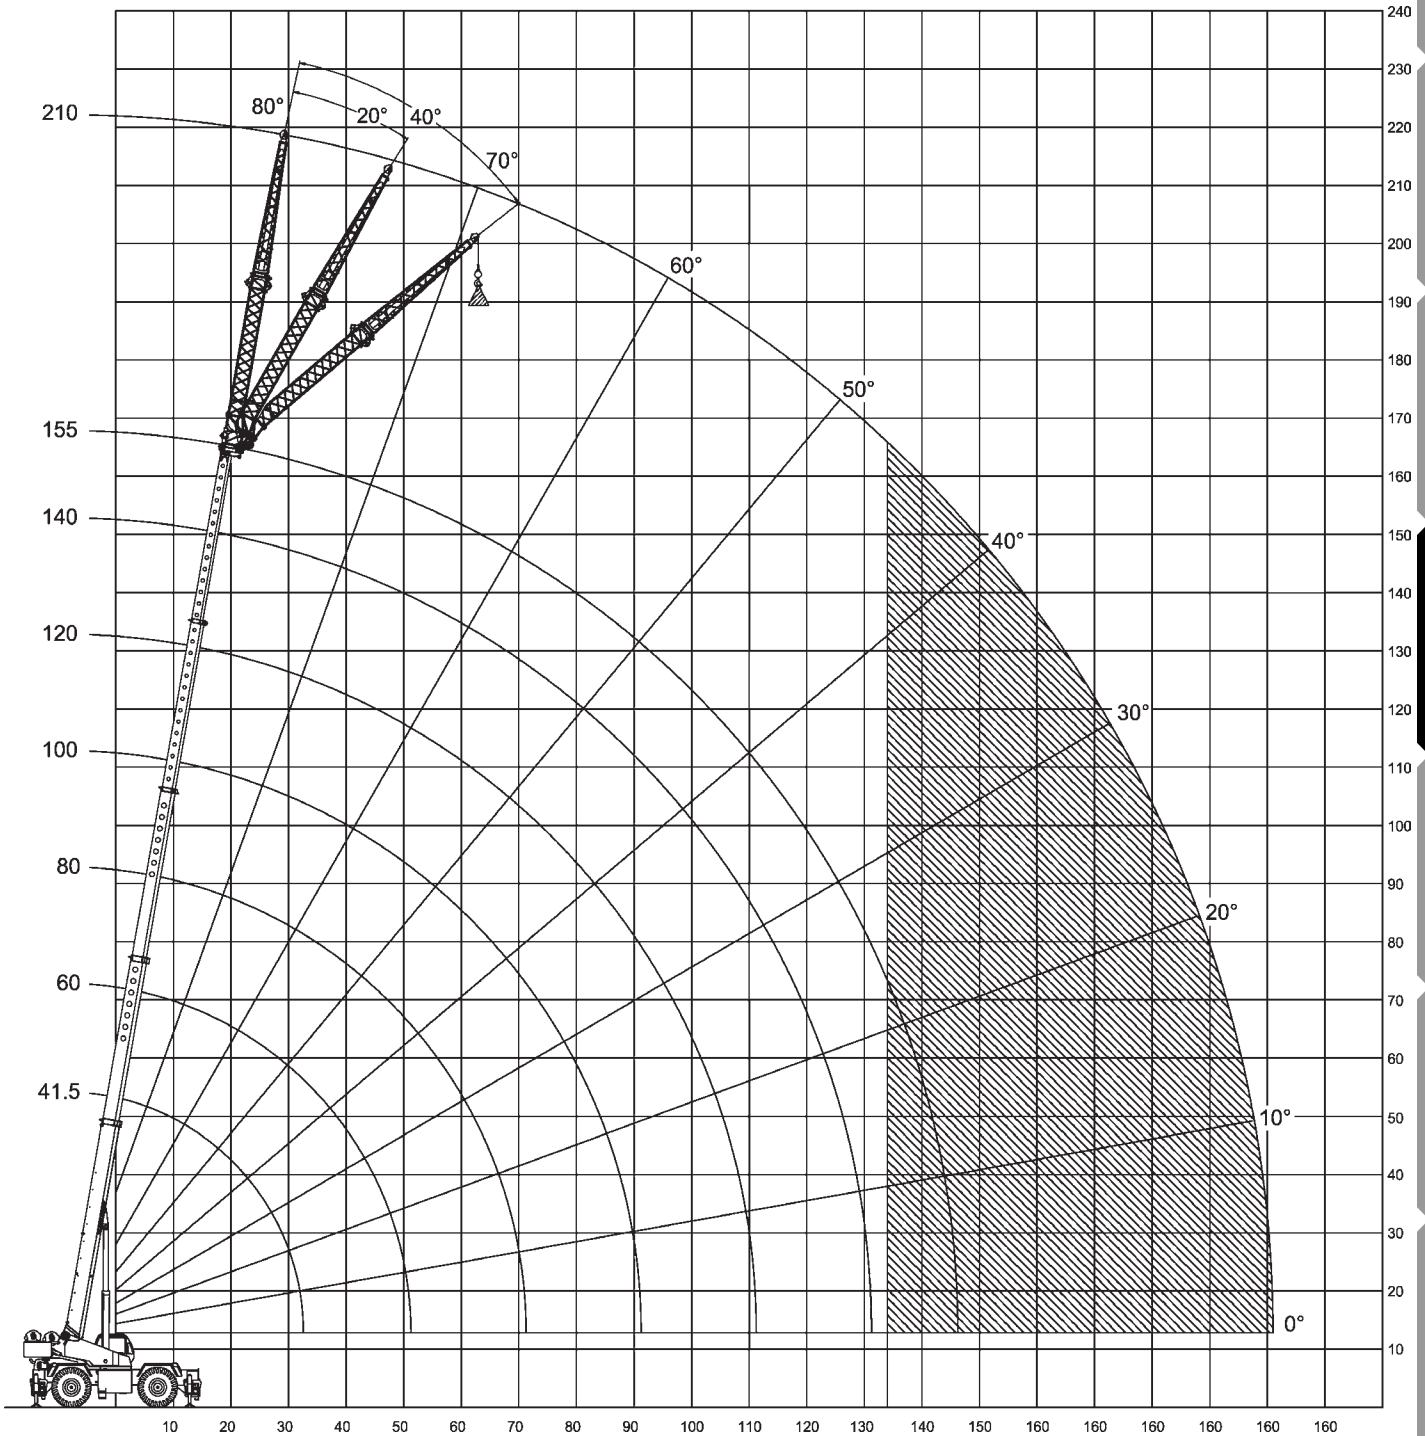

All information given are for reference only.

General Information

Hydraulic Truck Cranes

Crawler Cranes

Carry Decks

Rough Terrain Cranes

Rigging Equipment

Aerial Lifts

Transportation

130 t Rough Terrain Crane

TEREX RT 130

General Information

155 ft

54.9 ft

29,600 lbs

26'8"x26'

360°

85

85%

Hydraulic Truck Cranes

ft	54.9 0°	ft	54.9 20°	ft	54.9 40°
55	8.7	73	6.9	87	5.6
63	8.2	80	6.5	93	5.3
71	7.7	87	6.2	99	5
79	7.3	94	5.8	106	4.7
91	6.6	105	5.2	114	4.3
103	5.9	116	4.6	123	3.9
114	5.2	126	4.1	131	3.5
125	4.5	135	3.6	139	3.1
136	3.7	145	3.1	149	2.6
145	2.8	154	2.6	158	2.2
154	1.8	161	1.7	167	1.6
159	1.1	167	1.1		

Crawler Cranes

Carry Decks

Rough Terrain Cranes

Rigging Equipment

Aerial Lifts

Transportation

All information given are for reference only.