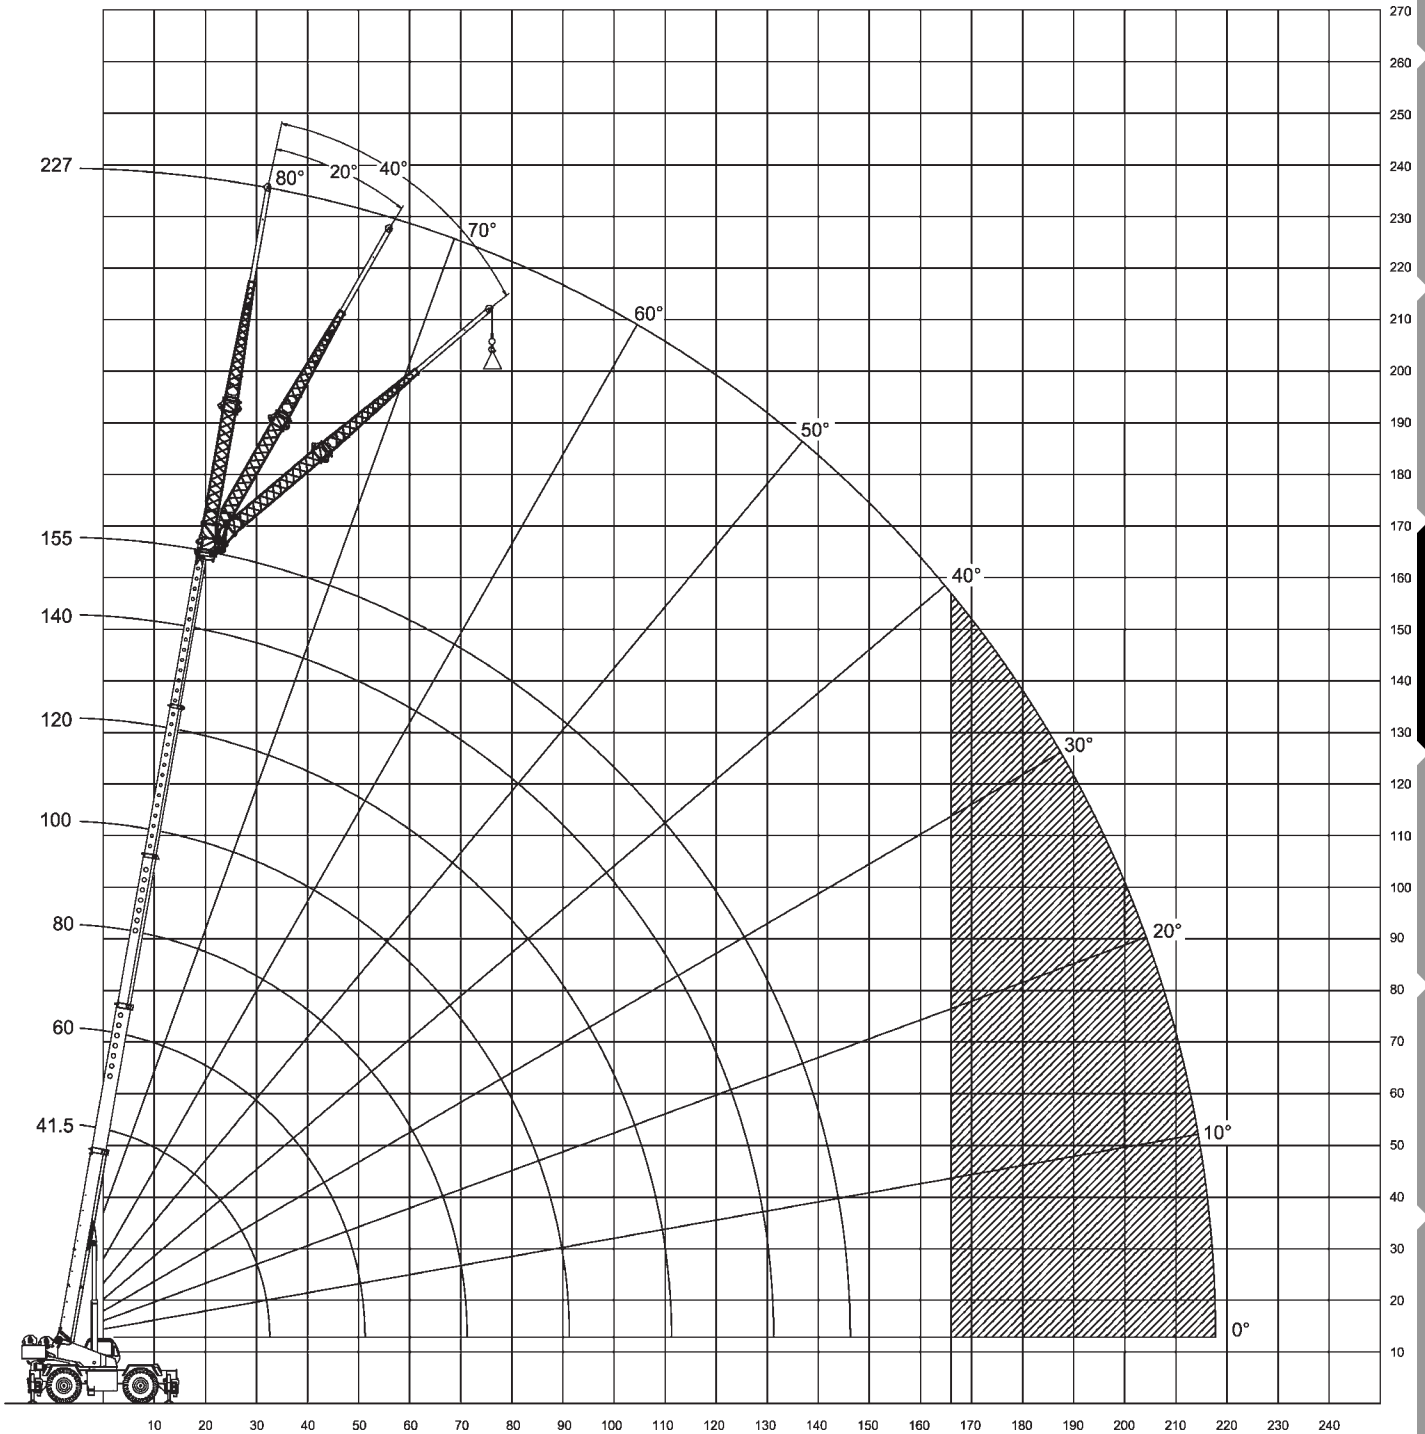

All information given are for reference only.

General Information

Hydraulic Truck Cranes

Crawler Cranes

Carry Decks

Rough Terrain Cranes

Rigging Equipment

Aerial Lifts

Transportation

130 t Rough Terrain Crane

TEREX RT 130

General Information

155 ft

72.1 ft

29,600 lbs

26'8"x26'

360°

85

85%

Hydraulic Truck Cranes

Crawler Cranes

Carry Decks

Rough Terrain Cranes

Rigging Equipment

Aerial Lifts

Transportation

ft	72.1 0°	ft	72.1 20°	ft	72.1 40°
61	6.7	84	5.1	102	4
70	6.3	93	4.7	108	3.8
79	5.9	100	4.5	114	3.6
88	5.5	107	4.2	120	3.4
100	5	118	3.8	129	3.1
113	4.5	129	3.4	138	2.8
124	4	139	3	146	2.5
135	3.5	149	2.7	153	2.3
148	3	161	2.2	163	2
159	2.5	171	1.9	172	1.7
169	1.8	179	1.4	181	1.4
175	1.1				

All information given are for reference only.