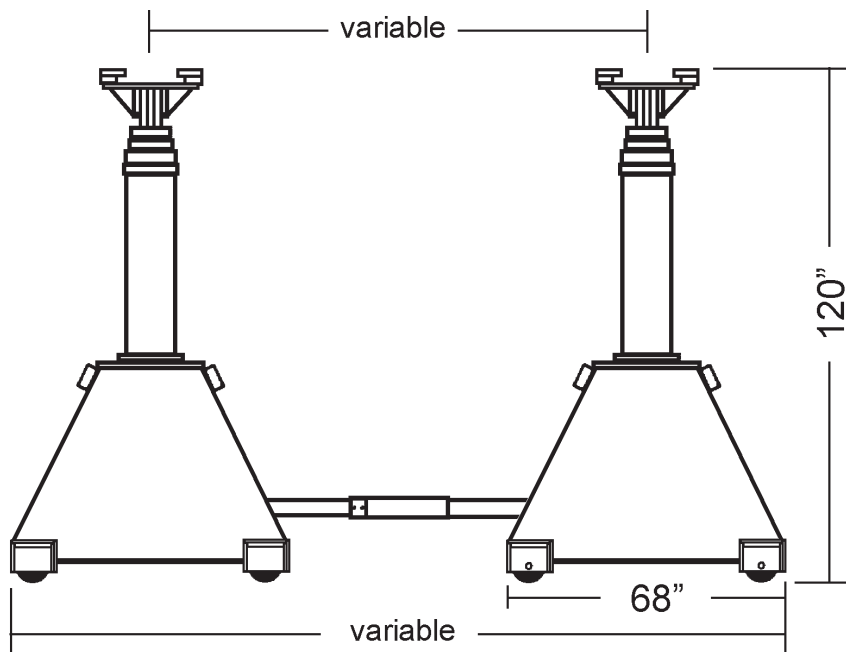

Rigging Equipment

Aerial Lifts

Transportation

All information given are for reference only.

All information given are for reference only.

330"	working height	2-point system	4-point system
260"	262 - 330"	88 t	197 t
190"	191 - 260"	151 t	300 t
132"	120 - 190"	200 t	400 t
0"			