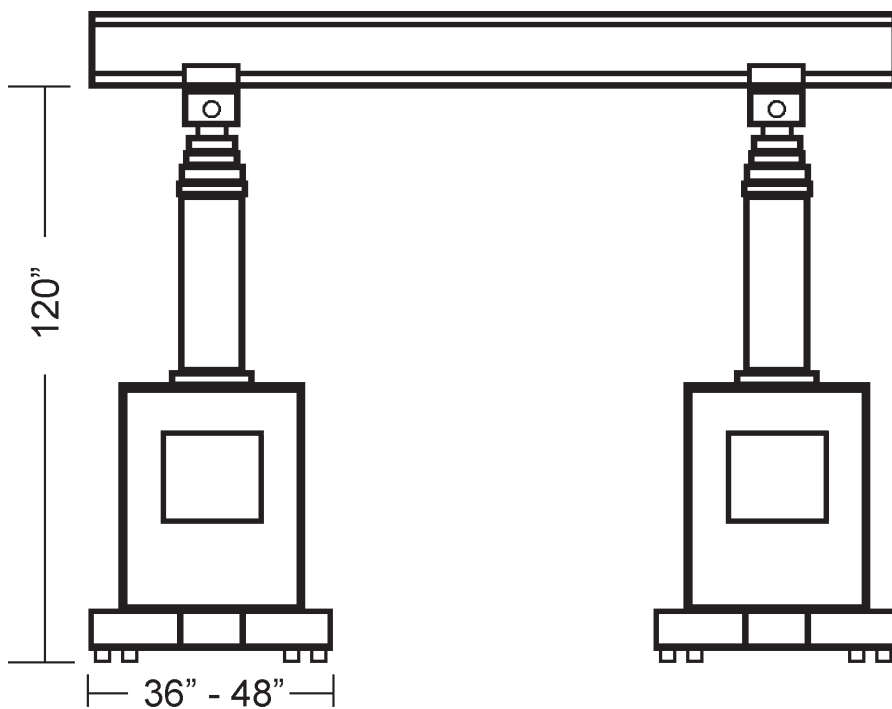

Rigging Equipment

Aerial Lifts

Transportation

All information given are for reference only.

All information given are for reference only.

330"	working height	2-point system	4-point system
260"	262 - 330"	88 t	197 t
190"	191 - 260"	151 t	300 t
132"	120 - 190"	200 t	400 t
0"			