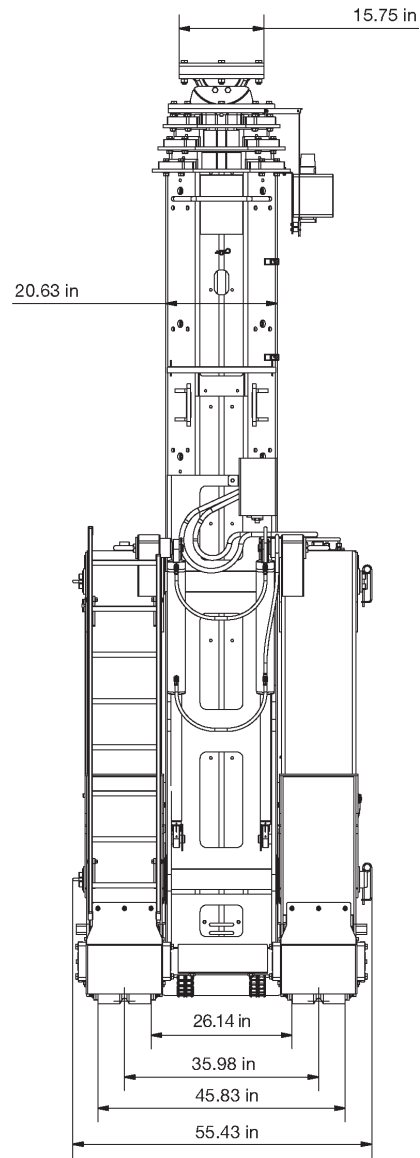

General Information

Hydraulic Truck Cranes

Crawler Cranes

Carry Decks

Rough Terrain Cranes

Rigging Equipment

Aerial Lifts

Transportation

All information given are for reference only.