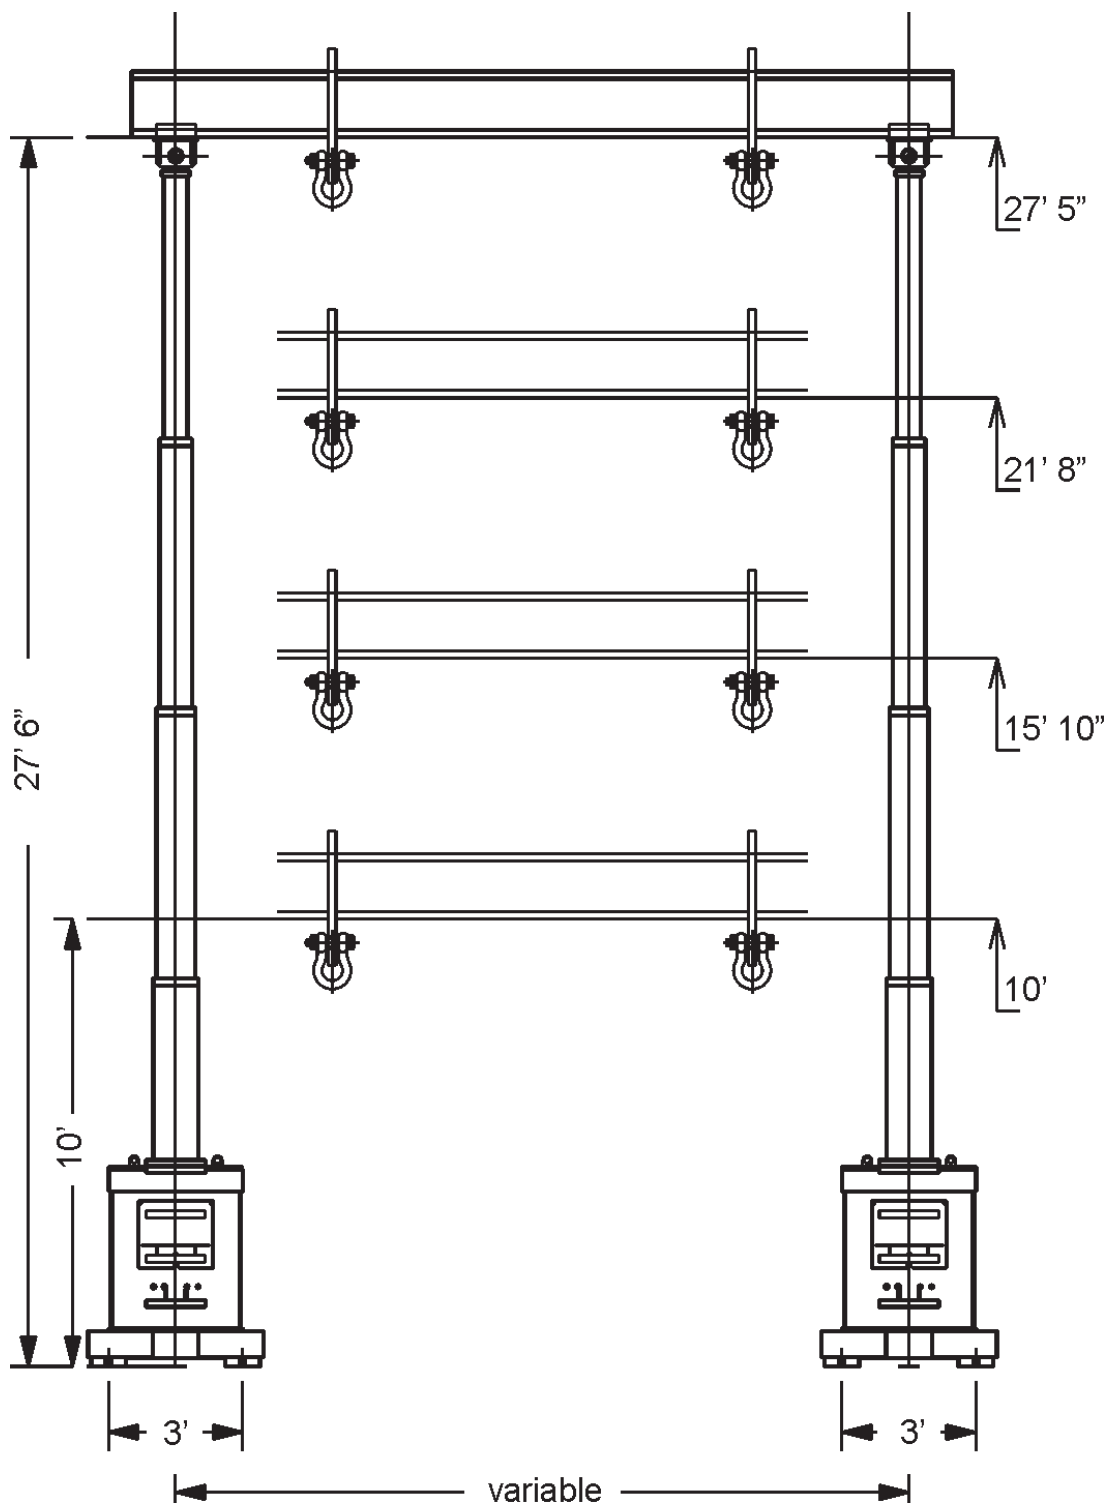

All information given are for reference only.