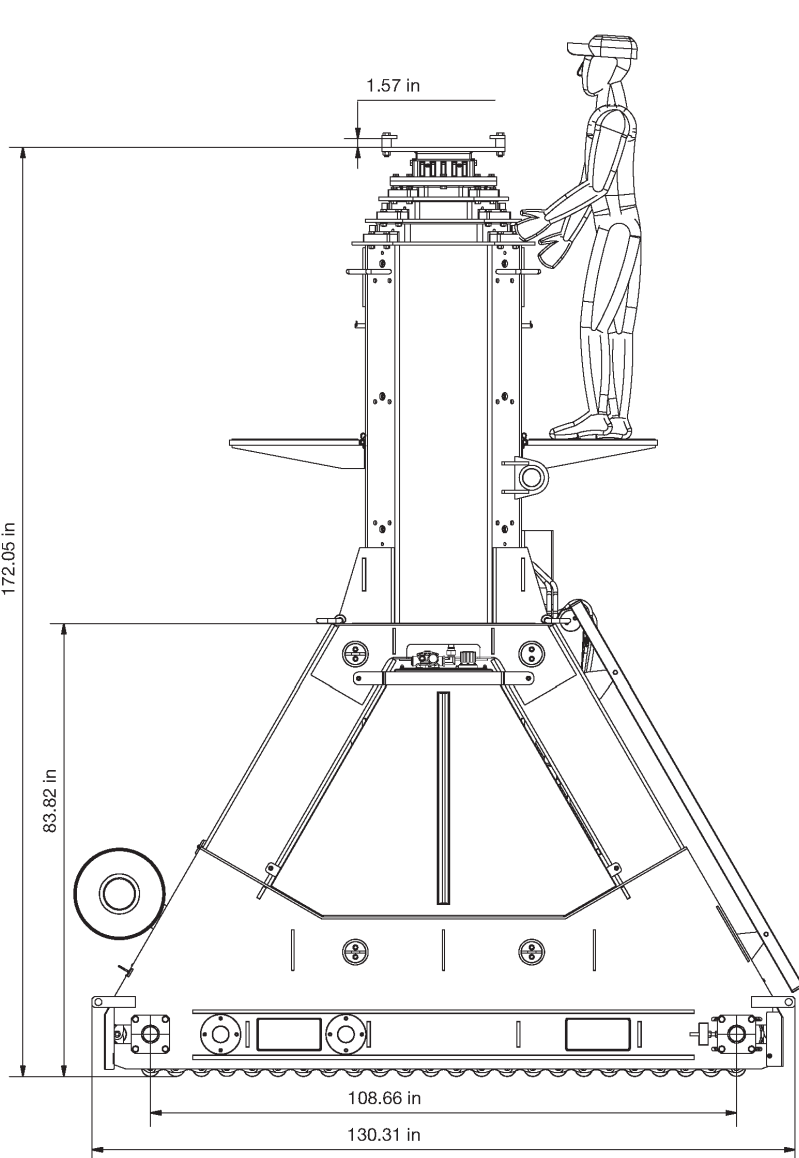

Rigging Equipment

Aerial Lifts

Transportation

All information given are for reference only.

All information given are for reference only.

330"	working height	2-point system	4-point system
260"	262 - 330"	88 t	197 t
190"	191 - 260"	151 t	300 t
132"	120 - 190"	200 t	400 t
0"			

General Information

Hydraulic Truck Cranes

Crawler Cranes

Carry Decks

Rough Terrain Cranes

Rigging Equipment

Aerial Lifts

Transportation