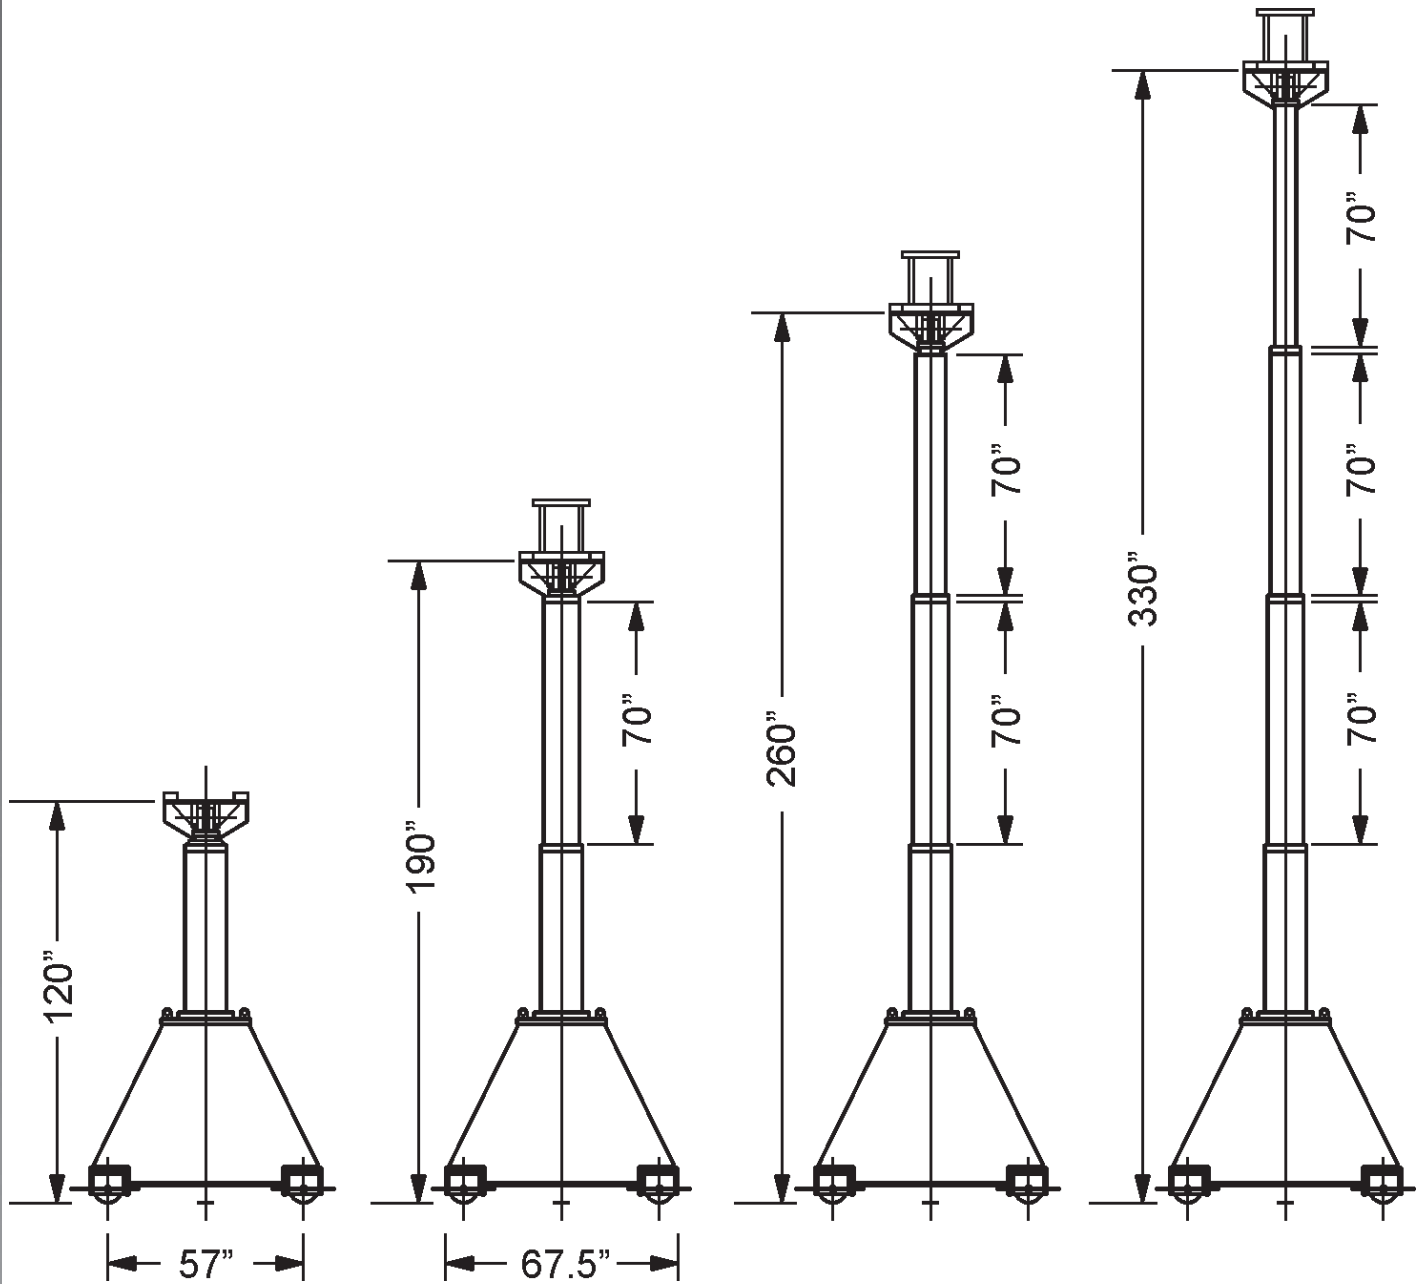

All information given are for reference only.

General Information

Hydraulic Truck Cranes

Crawler Cranes

Carry Decks

Rough Terrain Cranes

Rigging Equipment

Aerial Lifts

Transportation