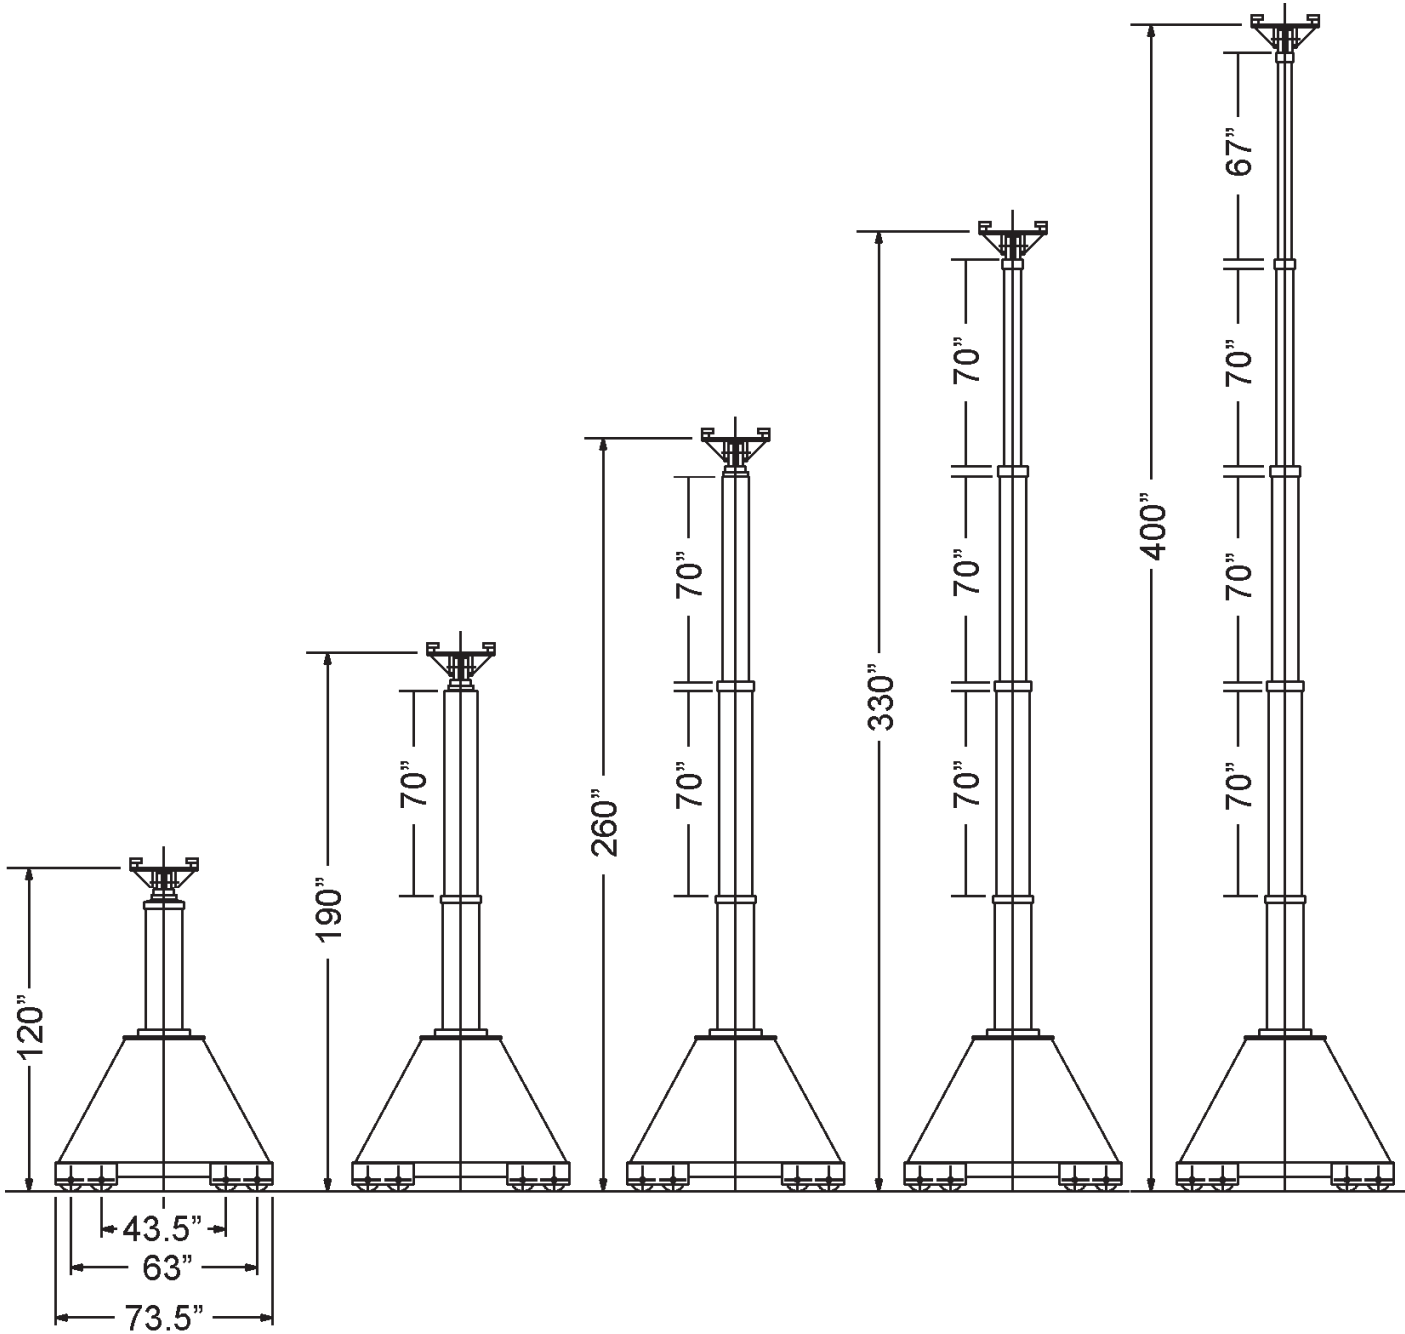

All information given are for reference only.

General Information

Hydraulic Truck Cranes

Crawler Cranes

Carry Decks

Rough Terrain Cranes

Rigging Equipment

Aerial Lifts

Transportation