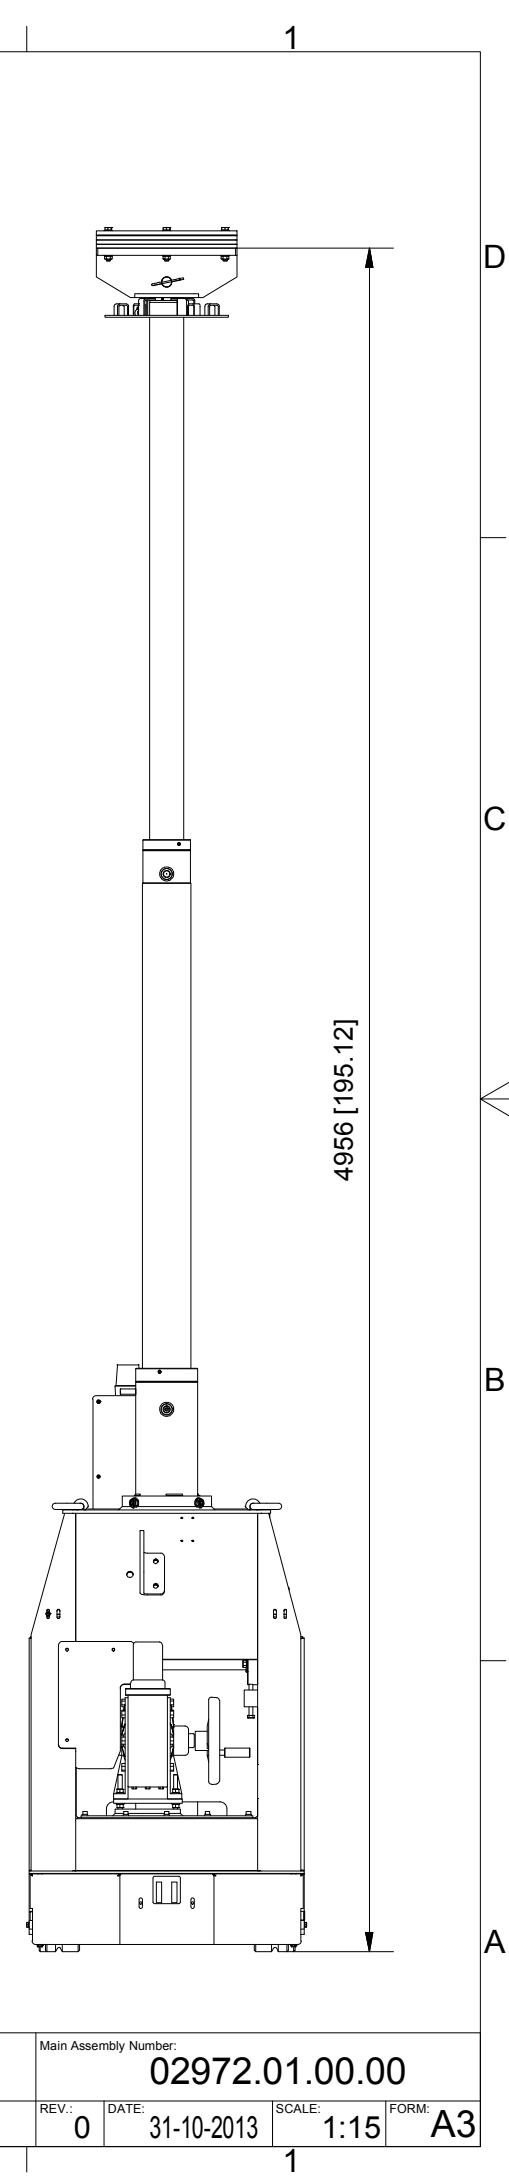

Features SL60

Safe Work Load Stage 1:	150 kN	(34 kips)
Safe Work Load Stage 2:	150 kN	(34 kips)
Self Weight (incl. oil):	1050 kg	(2315 lbs)

OPAALSTRAAT 44, 7554 TS HENGELO HOLLAND
 PO BOX 421, 7550 AK HENGELO HOLLAND
 TELEPHONE 074-2422045 FACSIMILE 074-2430338

ENERPAC 
 COPYRIGHTS RESERVED

3rd ANGLE
 PROJECTION

Model Number:
SL60

Drawing Number:
02972.50.00.00

Main Assembly Number:
02972.01.00.00

REV.: **0** DATE: **31-10-2013** SCALE: **1:15** FORM: **A3**