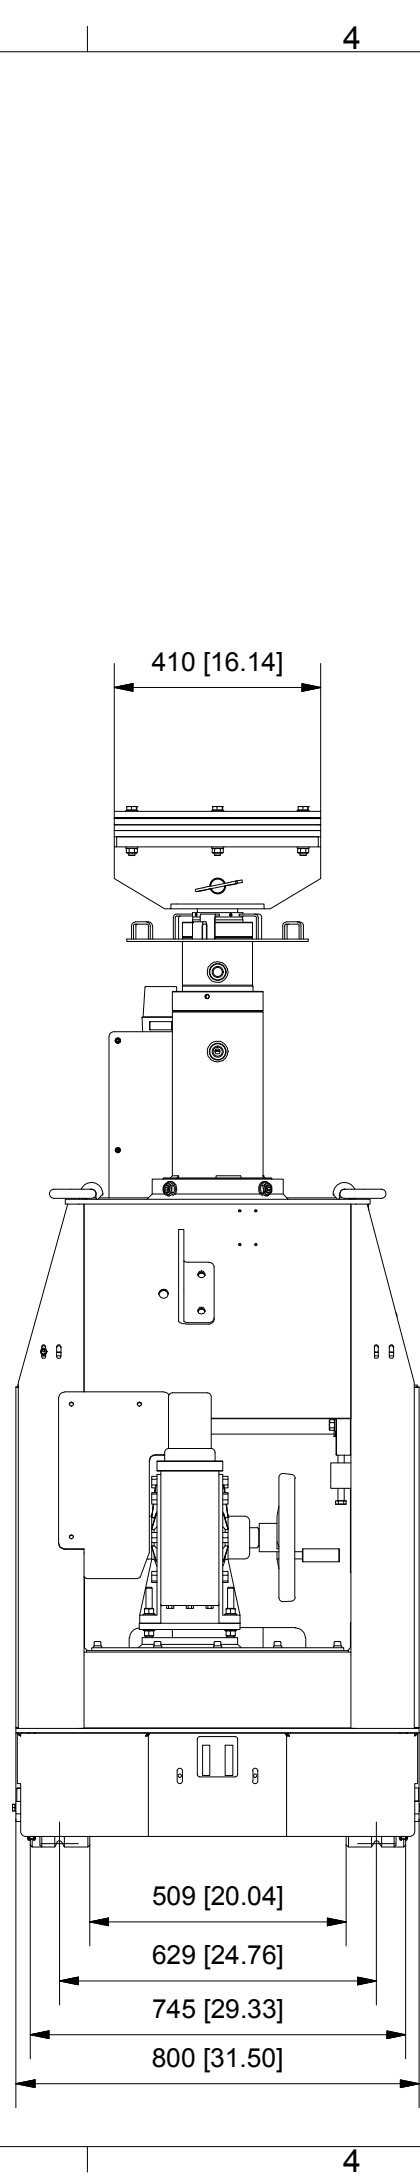

Features SL60

Safe Work Load Stage 1:	150 kN	(34 kips)
Safe Work Load Stage 2:	150 kN	(34 kips)
Self Weight (incl. oil):	1050 kg	(2315 lbs)

OPAALSTRAAT 44, 7554 TS HENGELO HOLLAND
 PO BOX 421, 7550 AK HENGELO HOLLAND
 TELEPHONE 074-2422045 FACSIMILE 074-2430338

ENERPAC 
 COPYRIGHTS RESERVED

3rd ANGLE
 PROJECTION

Model Number:
SL60

Drawing Number:
02972.50.00.00

Main Assembly Number:
02972.01.00.00

REV.: **0** DATE: **31-10-2013** SCALE: **1:15** FORM: **A3**