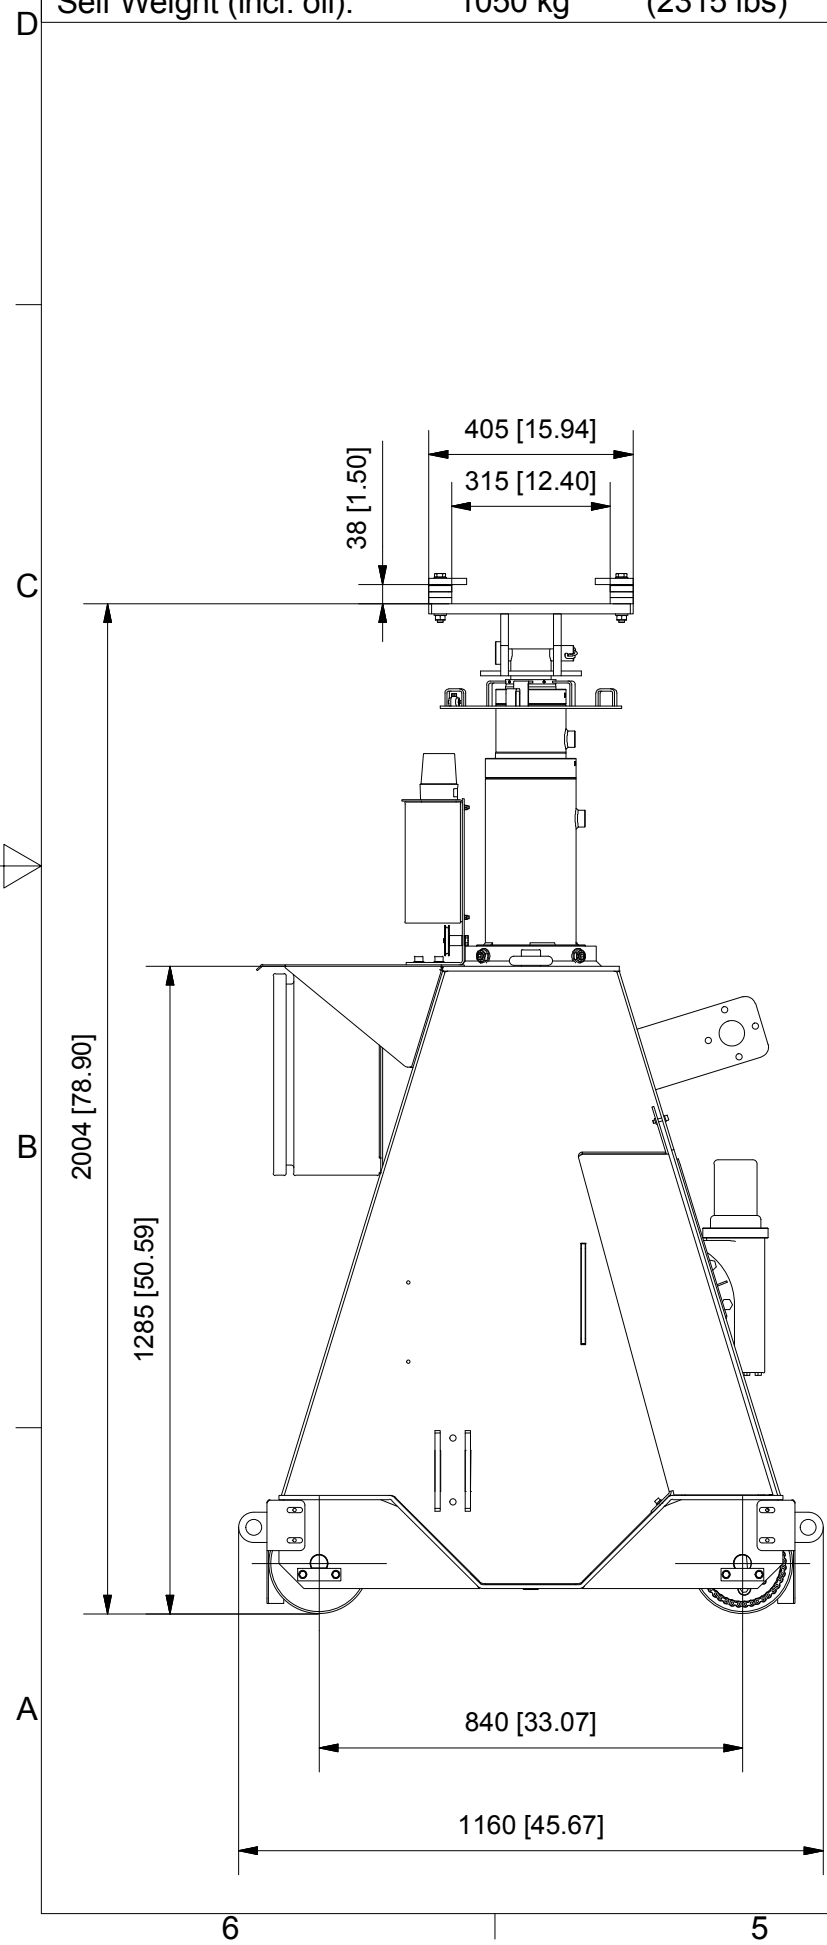

Features SL60

Safe Work Load Stage 1:	150 kN	(34 kips)
Safe Work Load Stage 2:	150 kN	(34 kips)
Self Weight (incl. oil):	1050 kg	(2315 lbs)

OPAALSTRAAT 44, 7554 TS HENGELO HOLLAND
 PO BOX 421, 7550 AK HENGELO HOLLAND
 TELEPHONE 074-2422045 FACSIMILE 074-2430338

ENERPAC 
 COPYRIGHTS RESERVED

3rd ANGLE
 PROJECTION

Model Number:
SL60

Drawing Number:
02972.50.00.00

Main Assembly Number:
02972.01.00.00

REV.: **0** DATE: **31-10-2013** SCALE: **1:15** FORM: **A3**