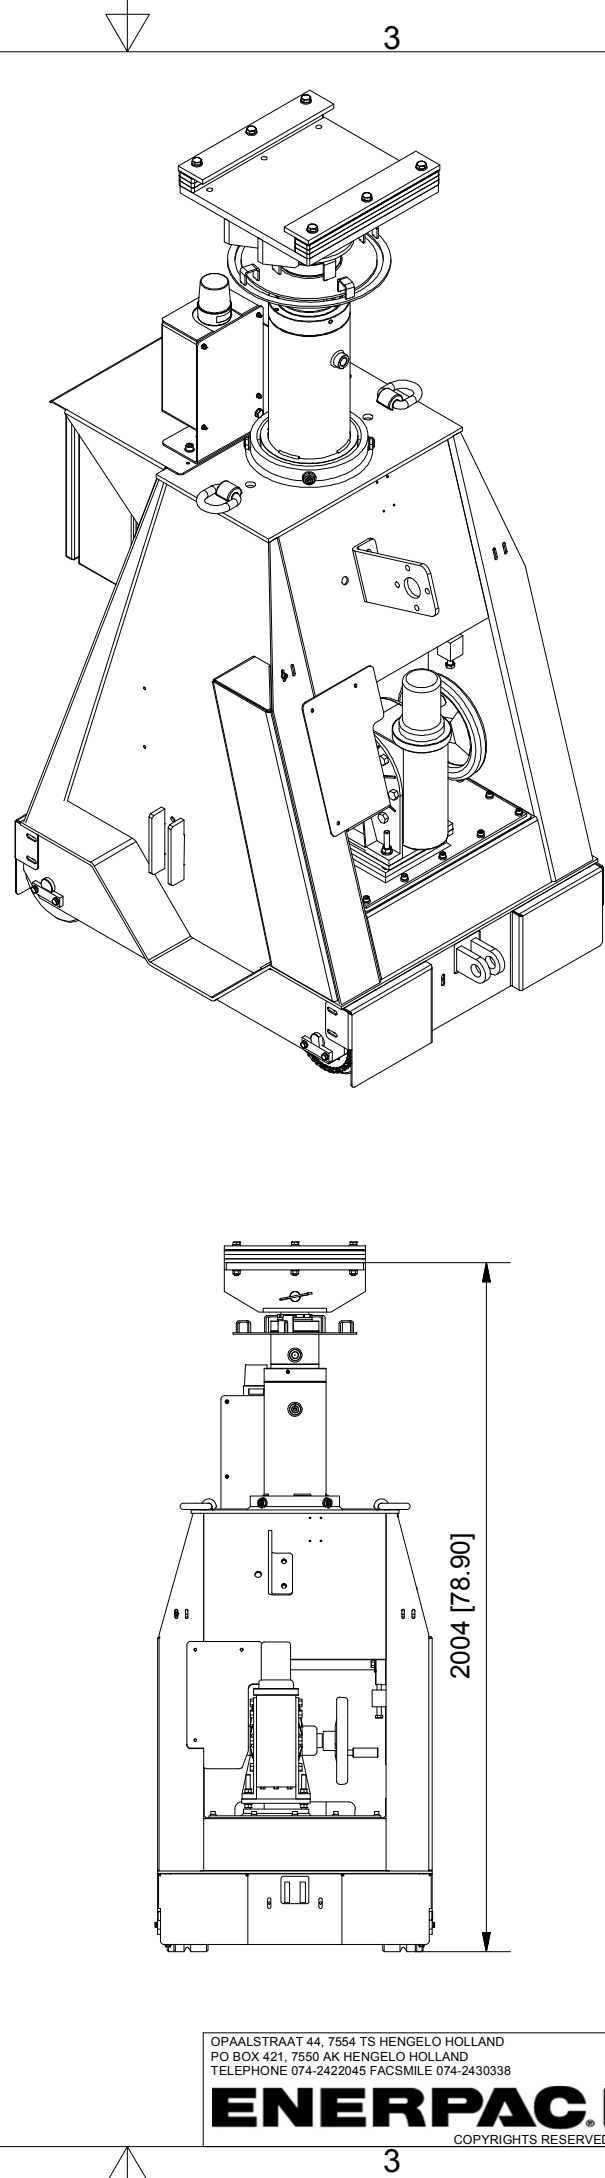

Features SL60

Safe Work Load Stage 1:	150 kN	(34 kips)
Safe Work Load Stage 2:	150 kN	(34 kips)
Self Weight (incl. oil):	1050 kg	(2315 lbs)

OPAALSTRAAT 44, 7554 TS HENGELO HOLLAND
 PO BOX 421, 7550 AK HENGELO HOLLAND
 TELEPHONE 074-2422045 FACSIMILE 074-2430338

ENERPAC 
 COPYRIGHTS RESERVED

3rd ANGLE
 PROJECTION

Model Number:
SL60

Drawing Number:
02972.50.00.00

Main Assembly Number:
02972.01.00.00

REV.: **0** DATE: **31-10-2013** SCALE: **1:15** FORM: **A3**